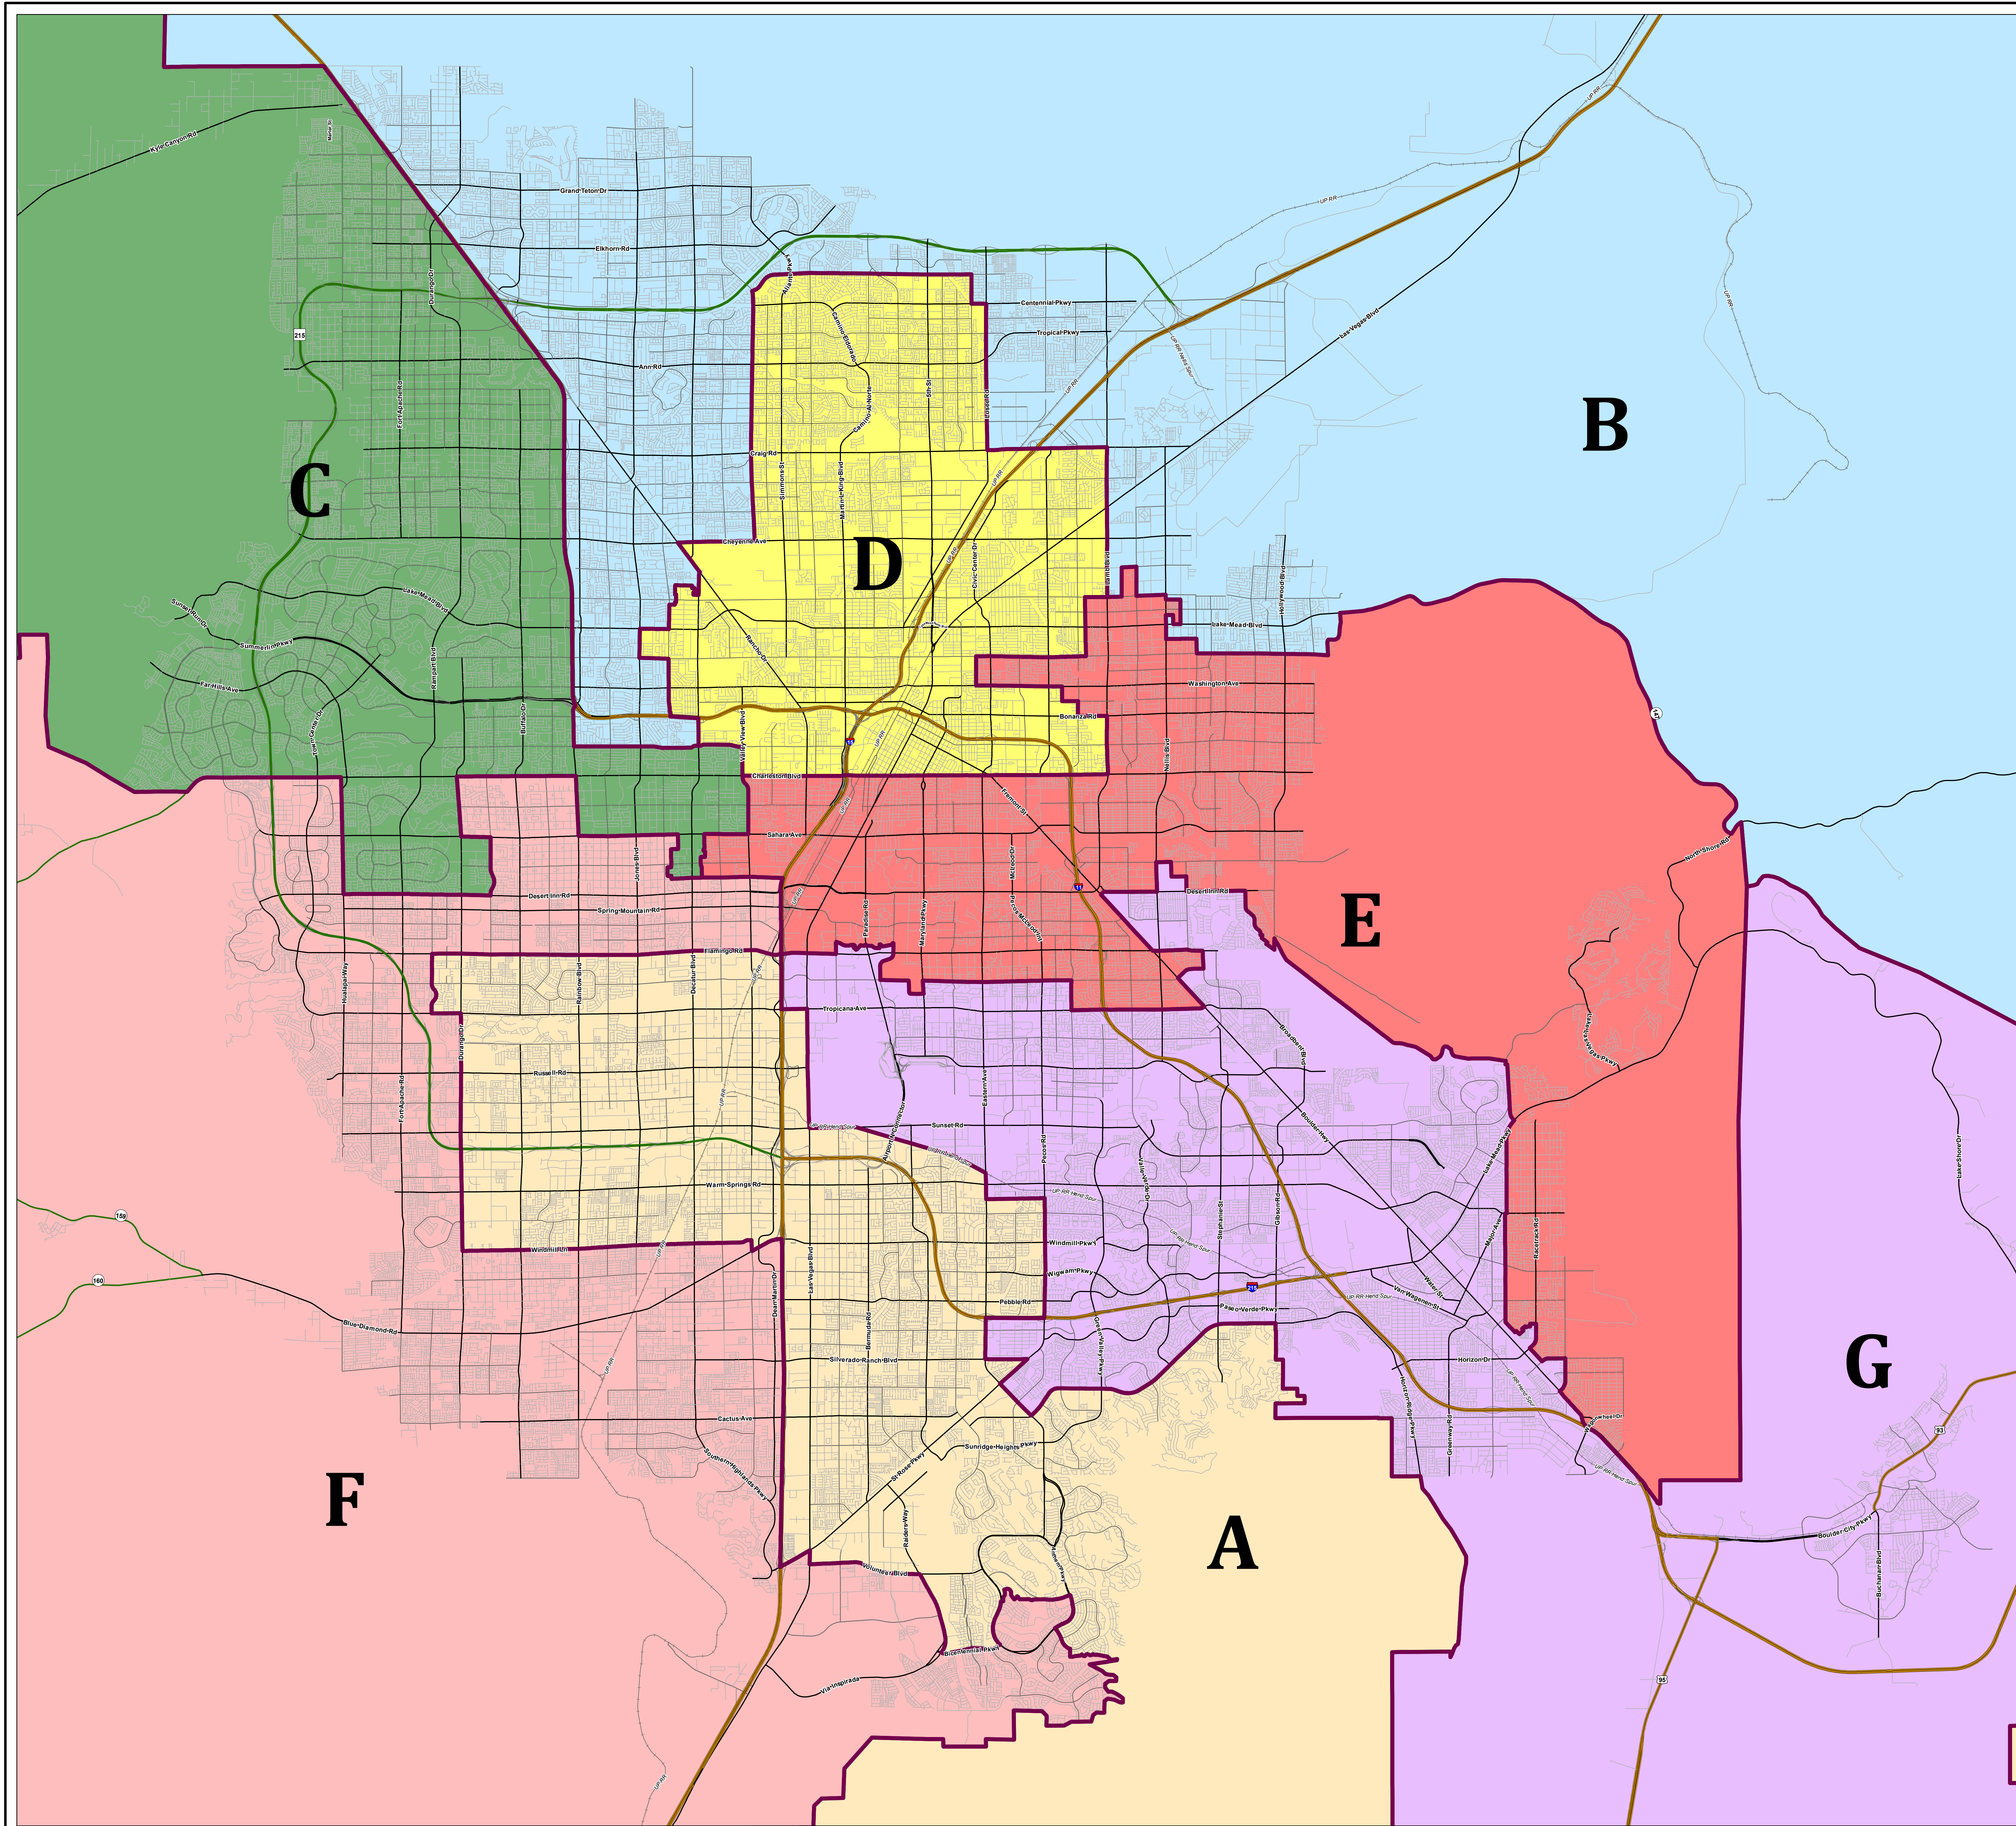

Commission Districts

Las Vegas Valley
Clark County, Nevada

GEOGRAPHIC
INFORMATION
SYSTEMS

- Commission Lines
- Streets
 - Major Highway
 - Highway
 - Major Street
 - Collector
 - Local
 - Ramp
 - Railroad
- Commission Districts
 - A - Michael Naft (D)
 - B - Marilyn Kirkpatrick (D)
 - C - April Becker(R)
 - D - William McCurdy II (D)
 - E - Tick Segerblom (D)
 - F - Justin Jones (D)
 - G - Jim Gibson (D)
- Commission District Elected Officials
 - A
 - B
 - C
 - D
 - E
 - F
 - G

Date: 4/1/2025

Clark County
Vicinity Map - No Scale

This information is for display purposes only. No liability is assumed as to the accuracy of the data delineated herein.