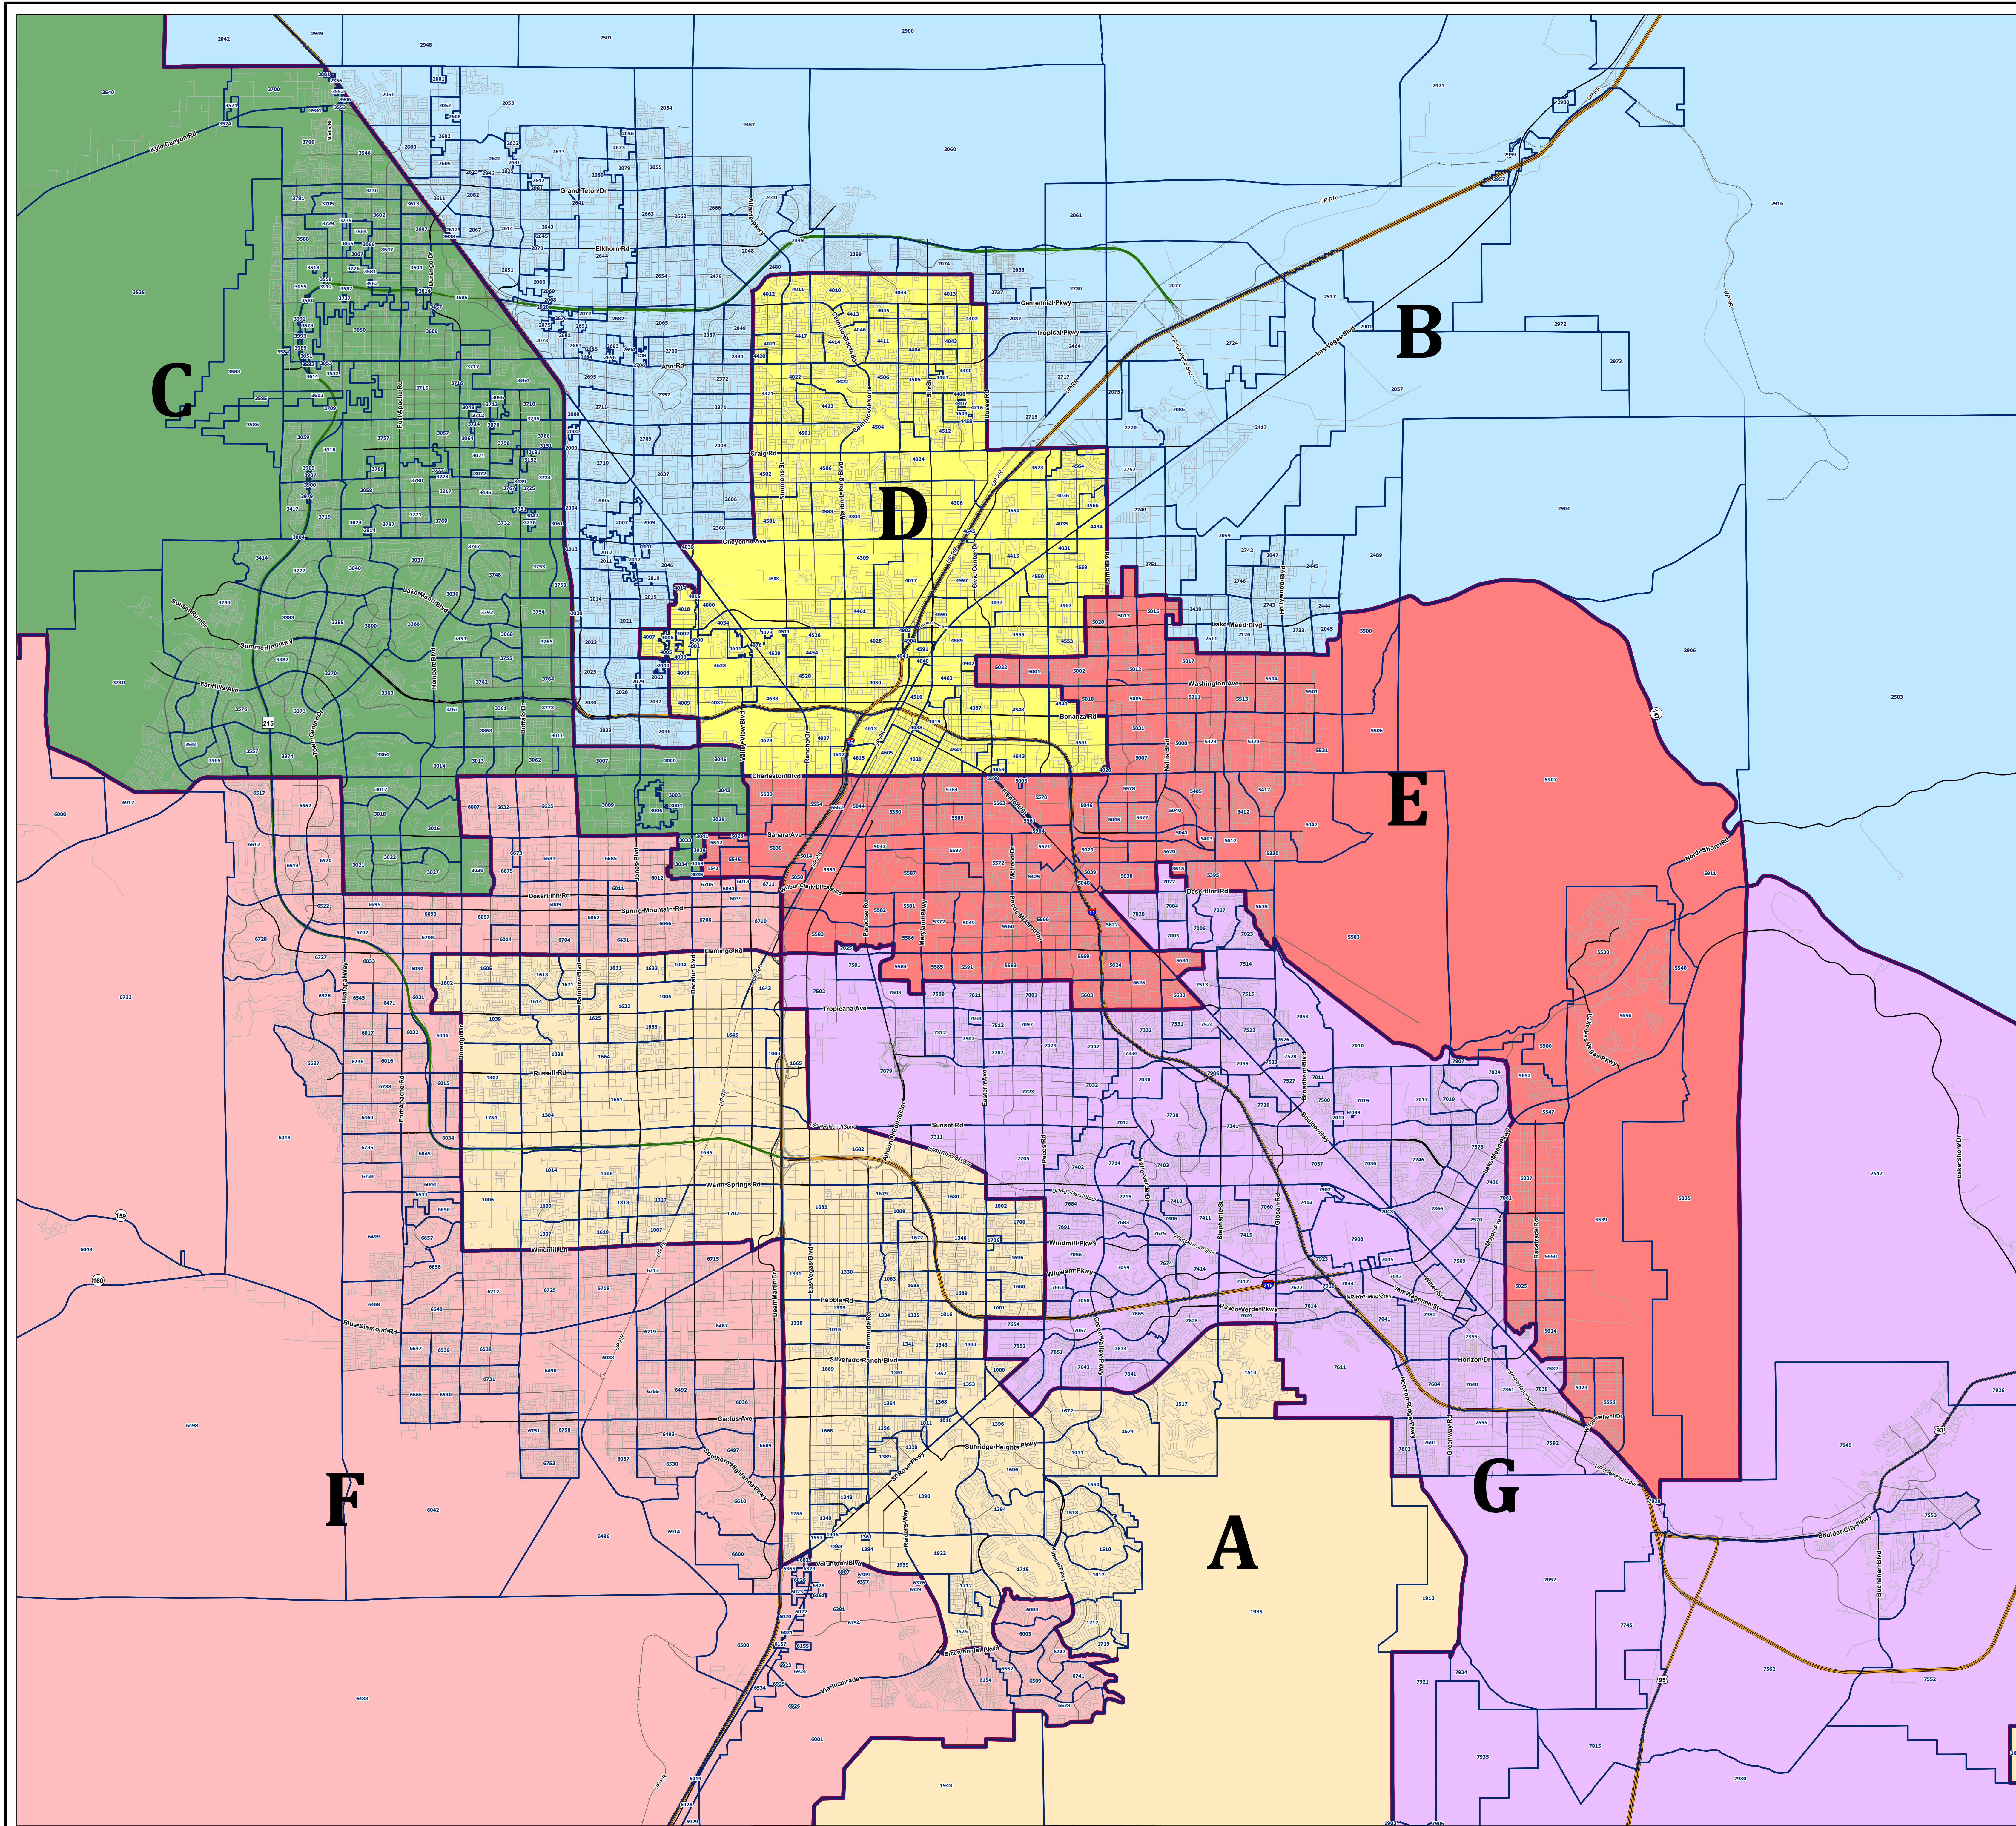

Comission Districts Precinct Boundaries

Las Vegas Valley
Clark County, Nevada

GEOGRAPHIC
INFORMATION
SYSTEMS

Precinct Boundaries

Commission Lines

Streets

Major Highway

Highway

Major Street

Collector

Local

Ramp

Railroad

Commission Districts

A - Michael Naft (D)

B - Marilyn Kirkpatrick (D)

C

D

E

F

G

Date: 4/1/2025

0 0.5 1 2 Miles

Clark County
Vicinity Map - No Scale