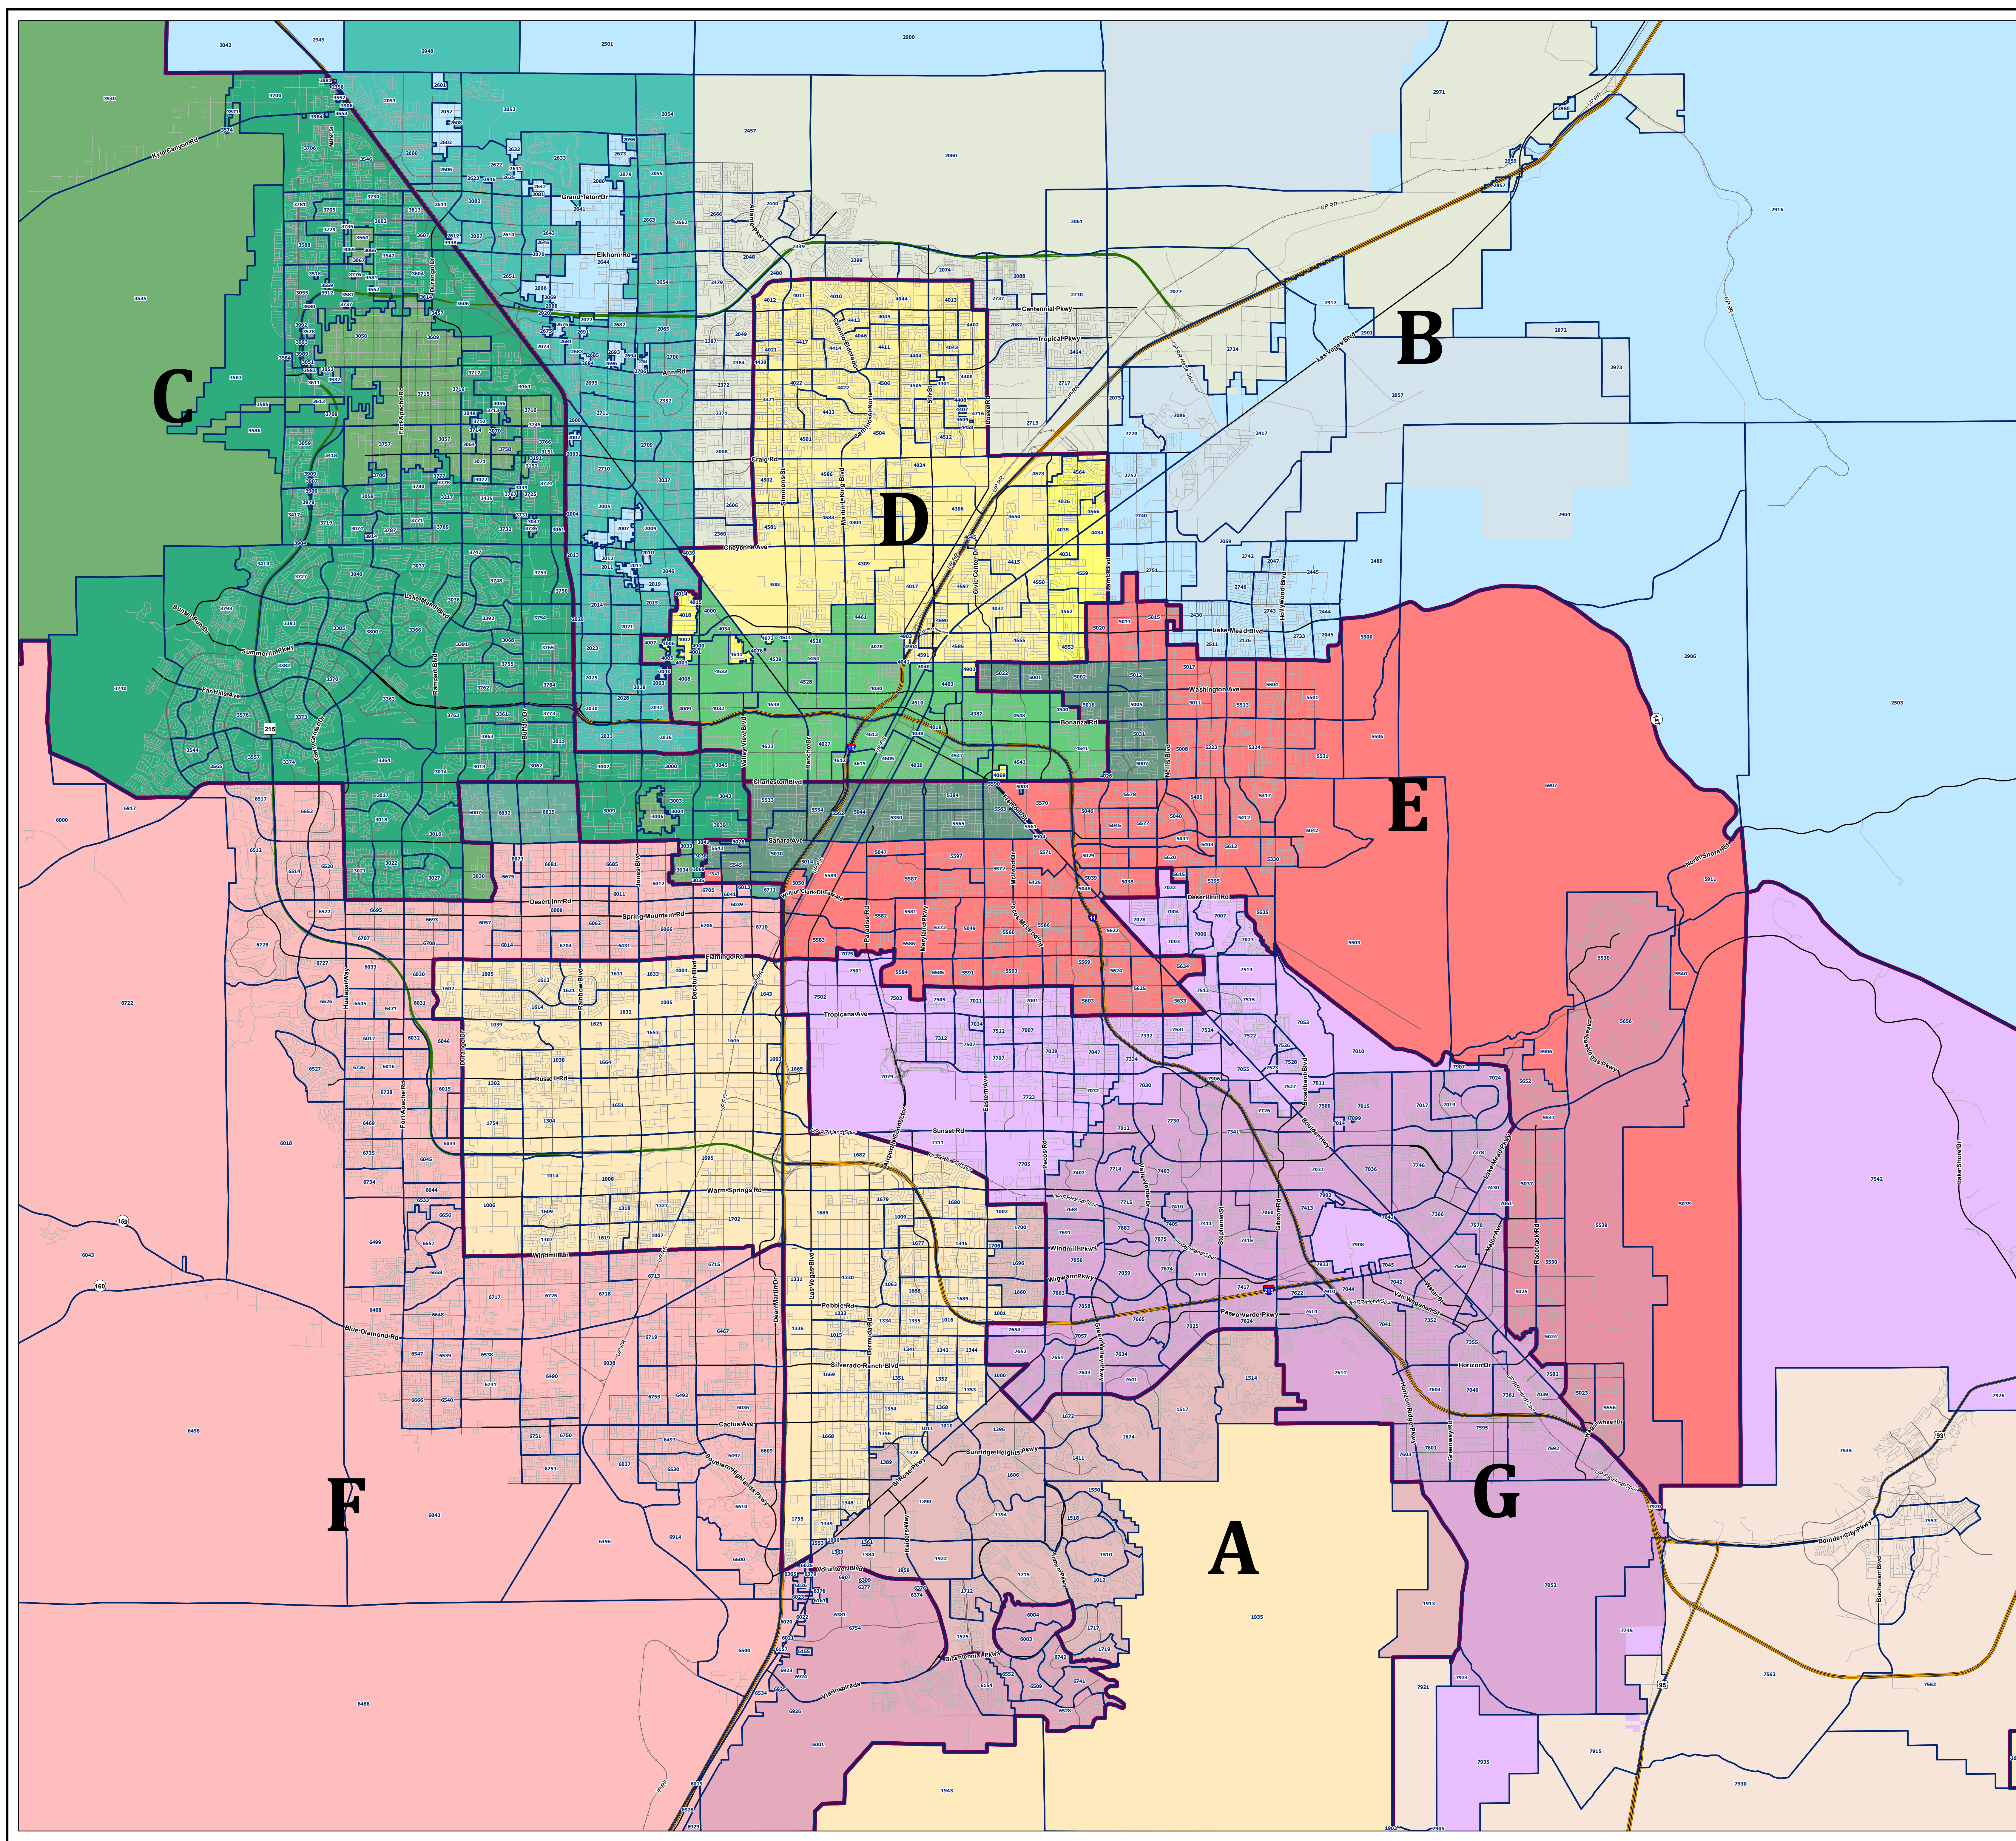

Commission Districts Precinct Boundaries

*Las Vegas Valley
Clark County, Nevada*

Legend

- Precinct Boundaries
- Commission Lines
- Streets**
 - Major Highway
 - Highway
 - Major Street
 - Collector
 - Local
 - Ramp
 - Railroad
- Cities**
 - Unincorporated Clark County
 - Boulder City
 - City of Henderson
 - City of Las Vegas
 - City of North Las Vegas
 - Nellis AFB
- Commission Districts**
 - A
 - B
 - C
 - D
 - E
 - F
 - G
- Commission District Elected Officials**
 - A - Michael Naft (D)
 - B - Marilyn Kirkpatrick (D)
 - C - April Becker (R)
 - D - William McCurdy II (D)
 - E - Tick Segerblom (D)
 - F - Justin Jones (D)
 - G - Jim Gibson (D)

Date: 4/1/2025
0 0.5 1 2 Miles

Clark County
Vicinity Map - No Scale

This information is for display purposes only. No liability is assumed as to the accuracy of the data delineated herein.