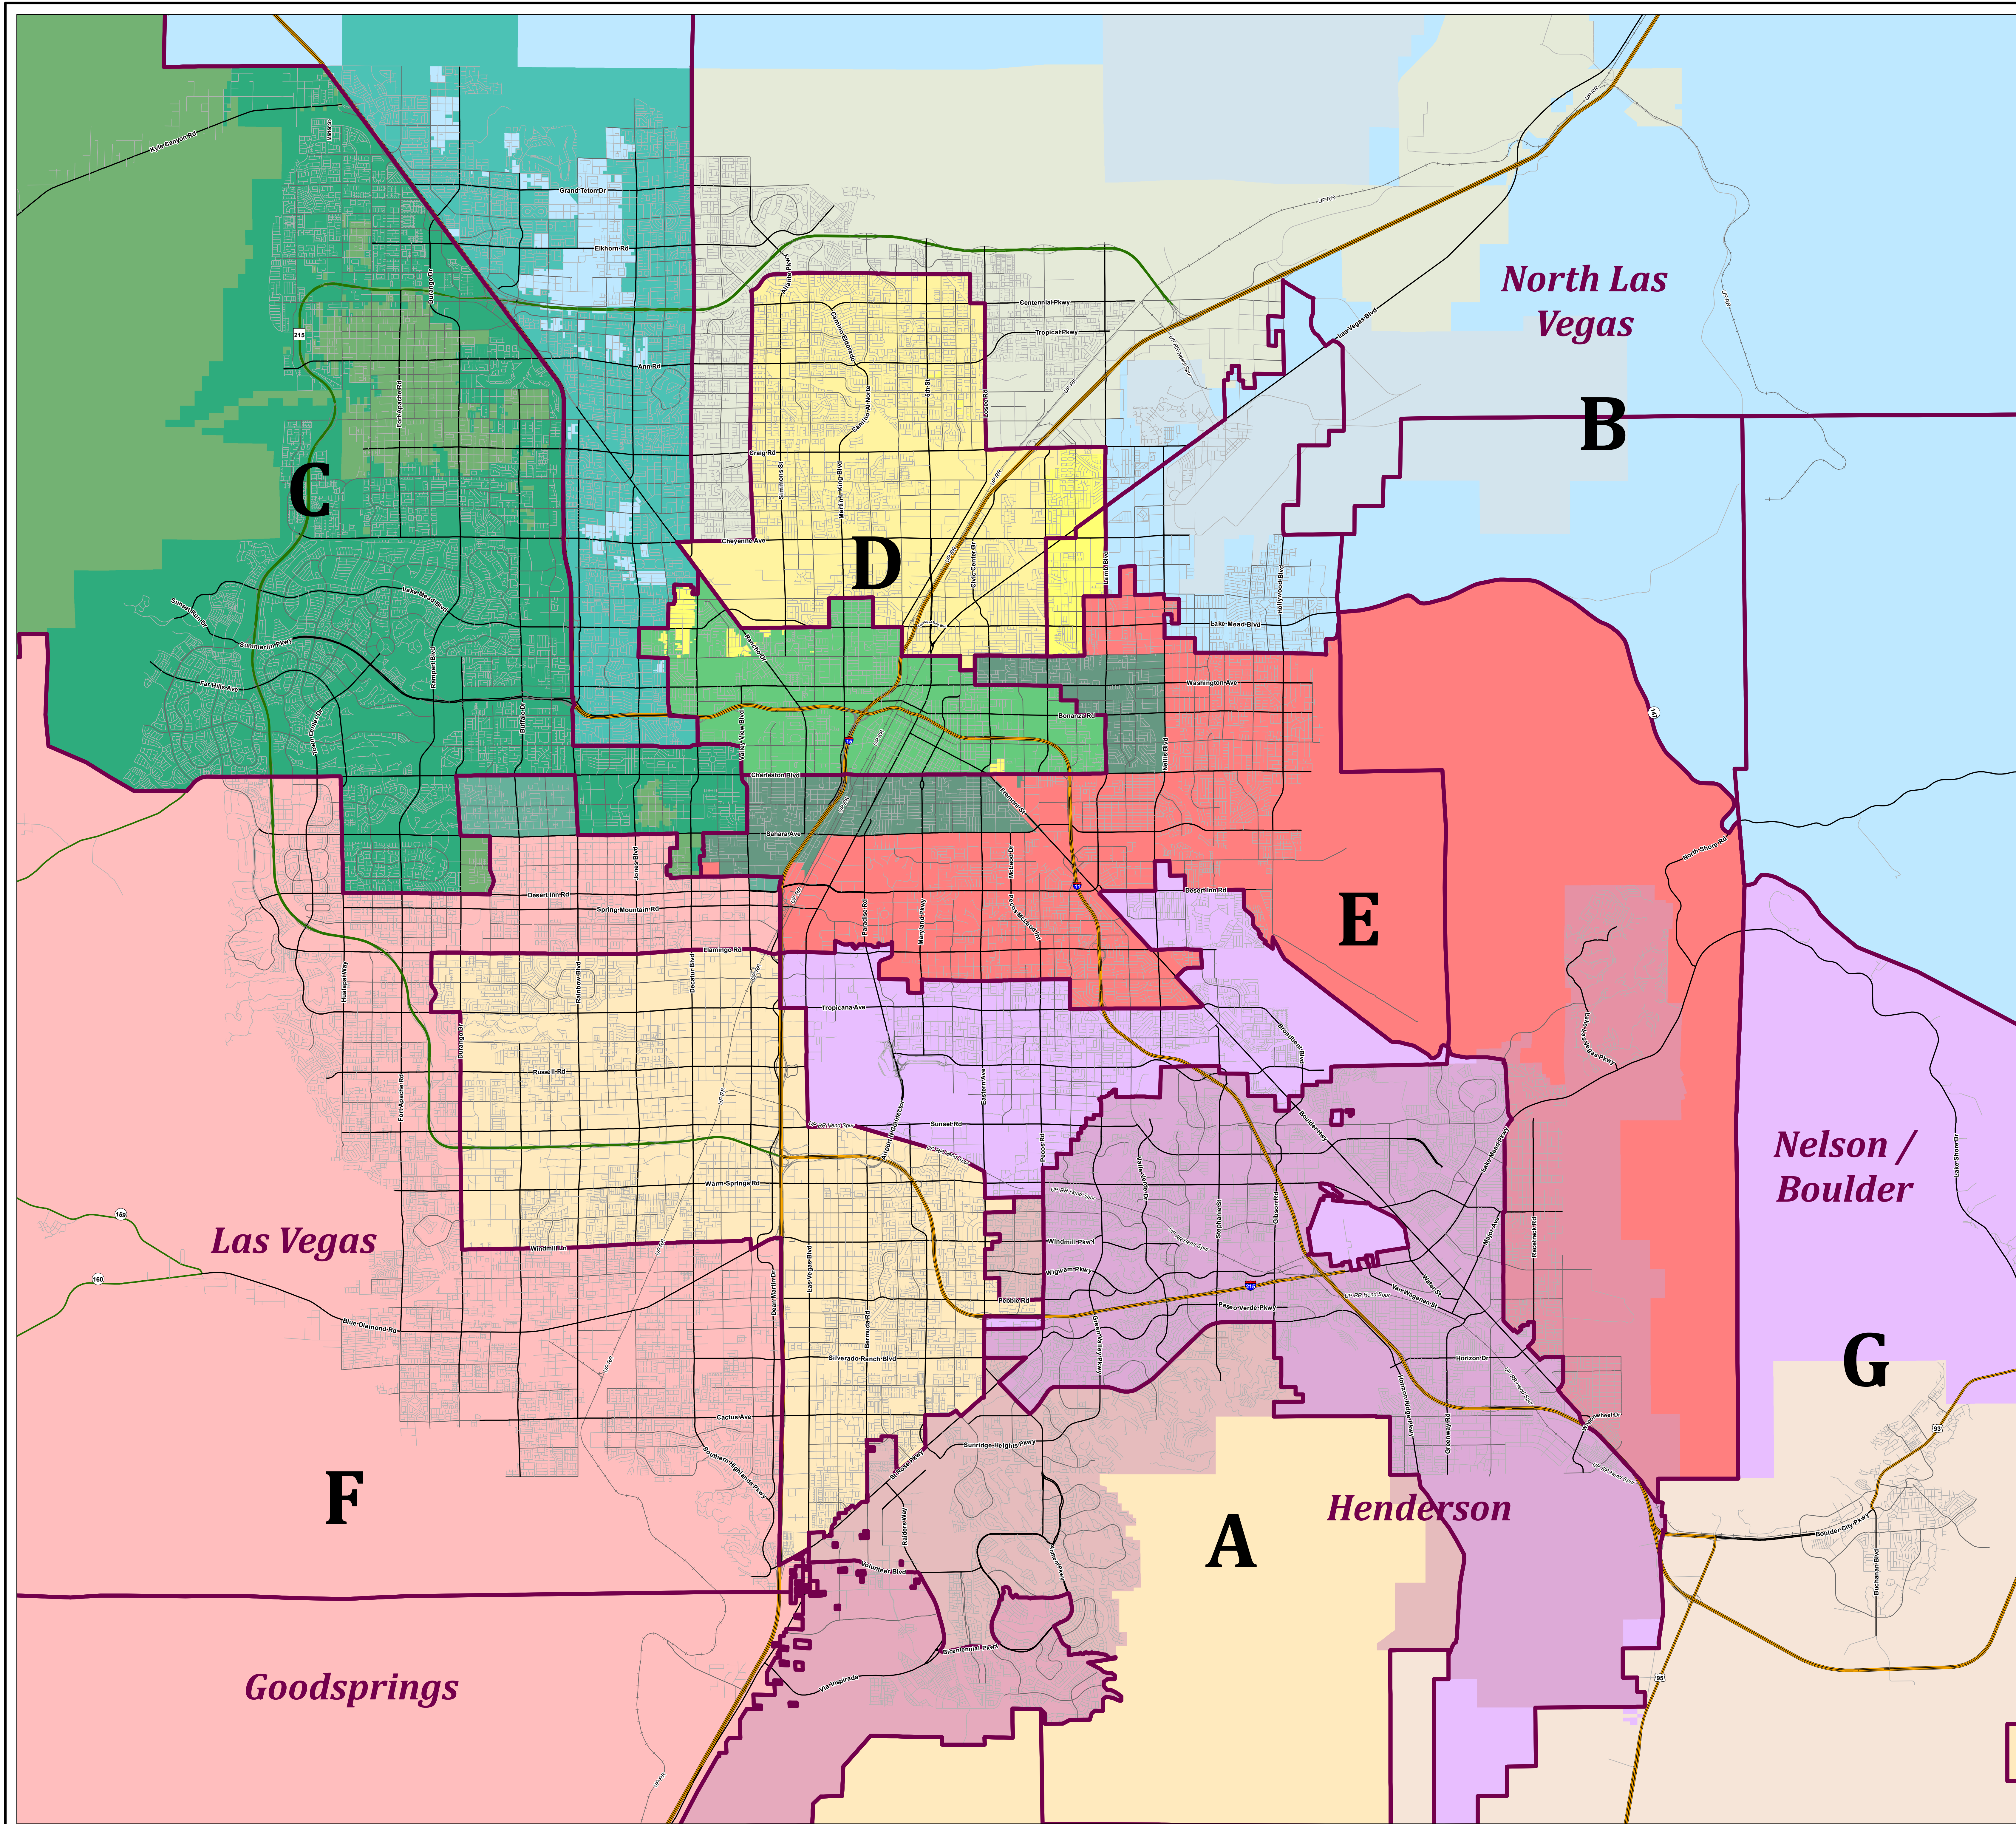

Township Boundaries

Las Vegas Valley
Clark County, Nevada

GEOGRAPHIC
INFORMATION
SYSTEMS

- Commission Lines
- Township Lines
- Streets
 - Major Highway
 - Highway
 - Major Street
 - Collector
 - Local
 - Ramp
 - Railroad
- Cities
 - Unincorporated Clark County
 - Boulder City
 - City of Henderson
 - City of Las Vegas
 - City of North Las Vegas
 - Nellis AFB
- Commission Districts
 - A
 - B
 - C
 - D
 - E
 - F
 - G
- Commission District Elected Officials
 - A
 - B
 - C
 - D
 - E
 - F
 - G

Date: 4/1/2025

Clark County
Vicinity Map - No Scale

This information is for display purposes only. No liability is assumed as to the accuracy of the data delineated herein.