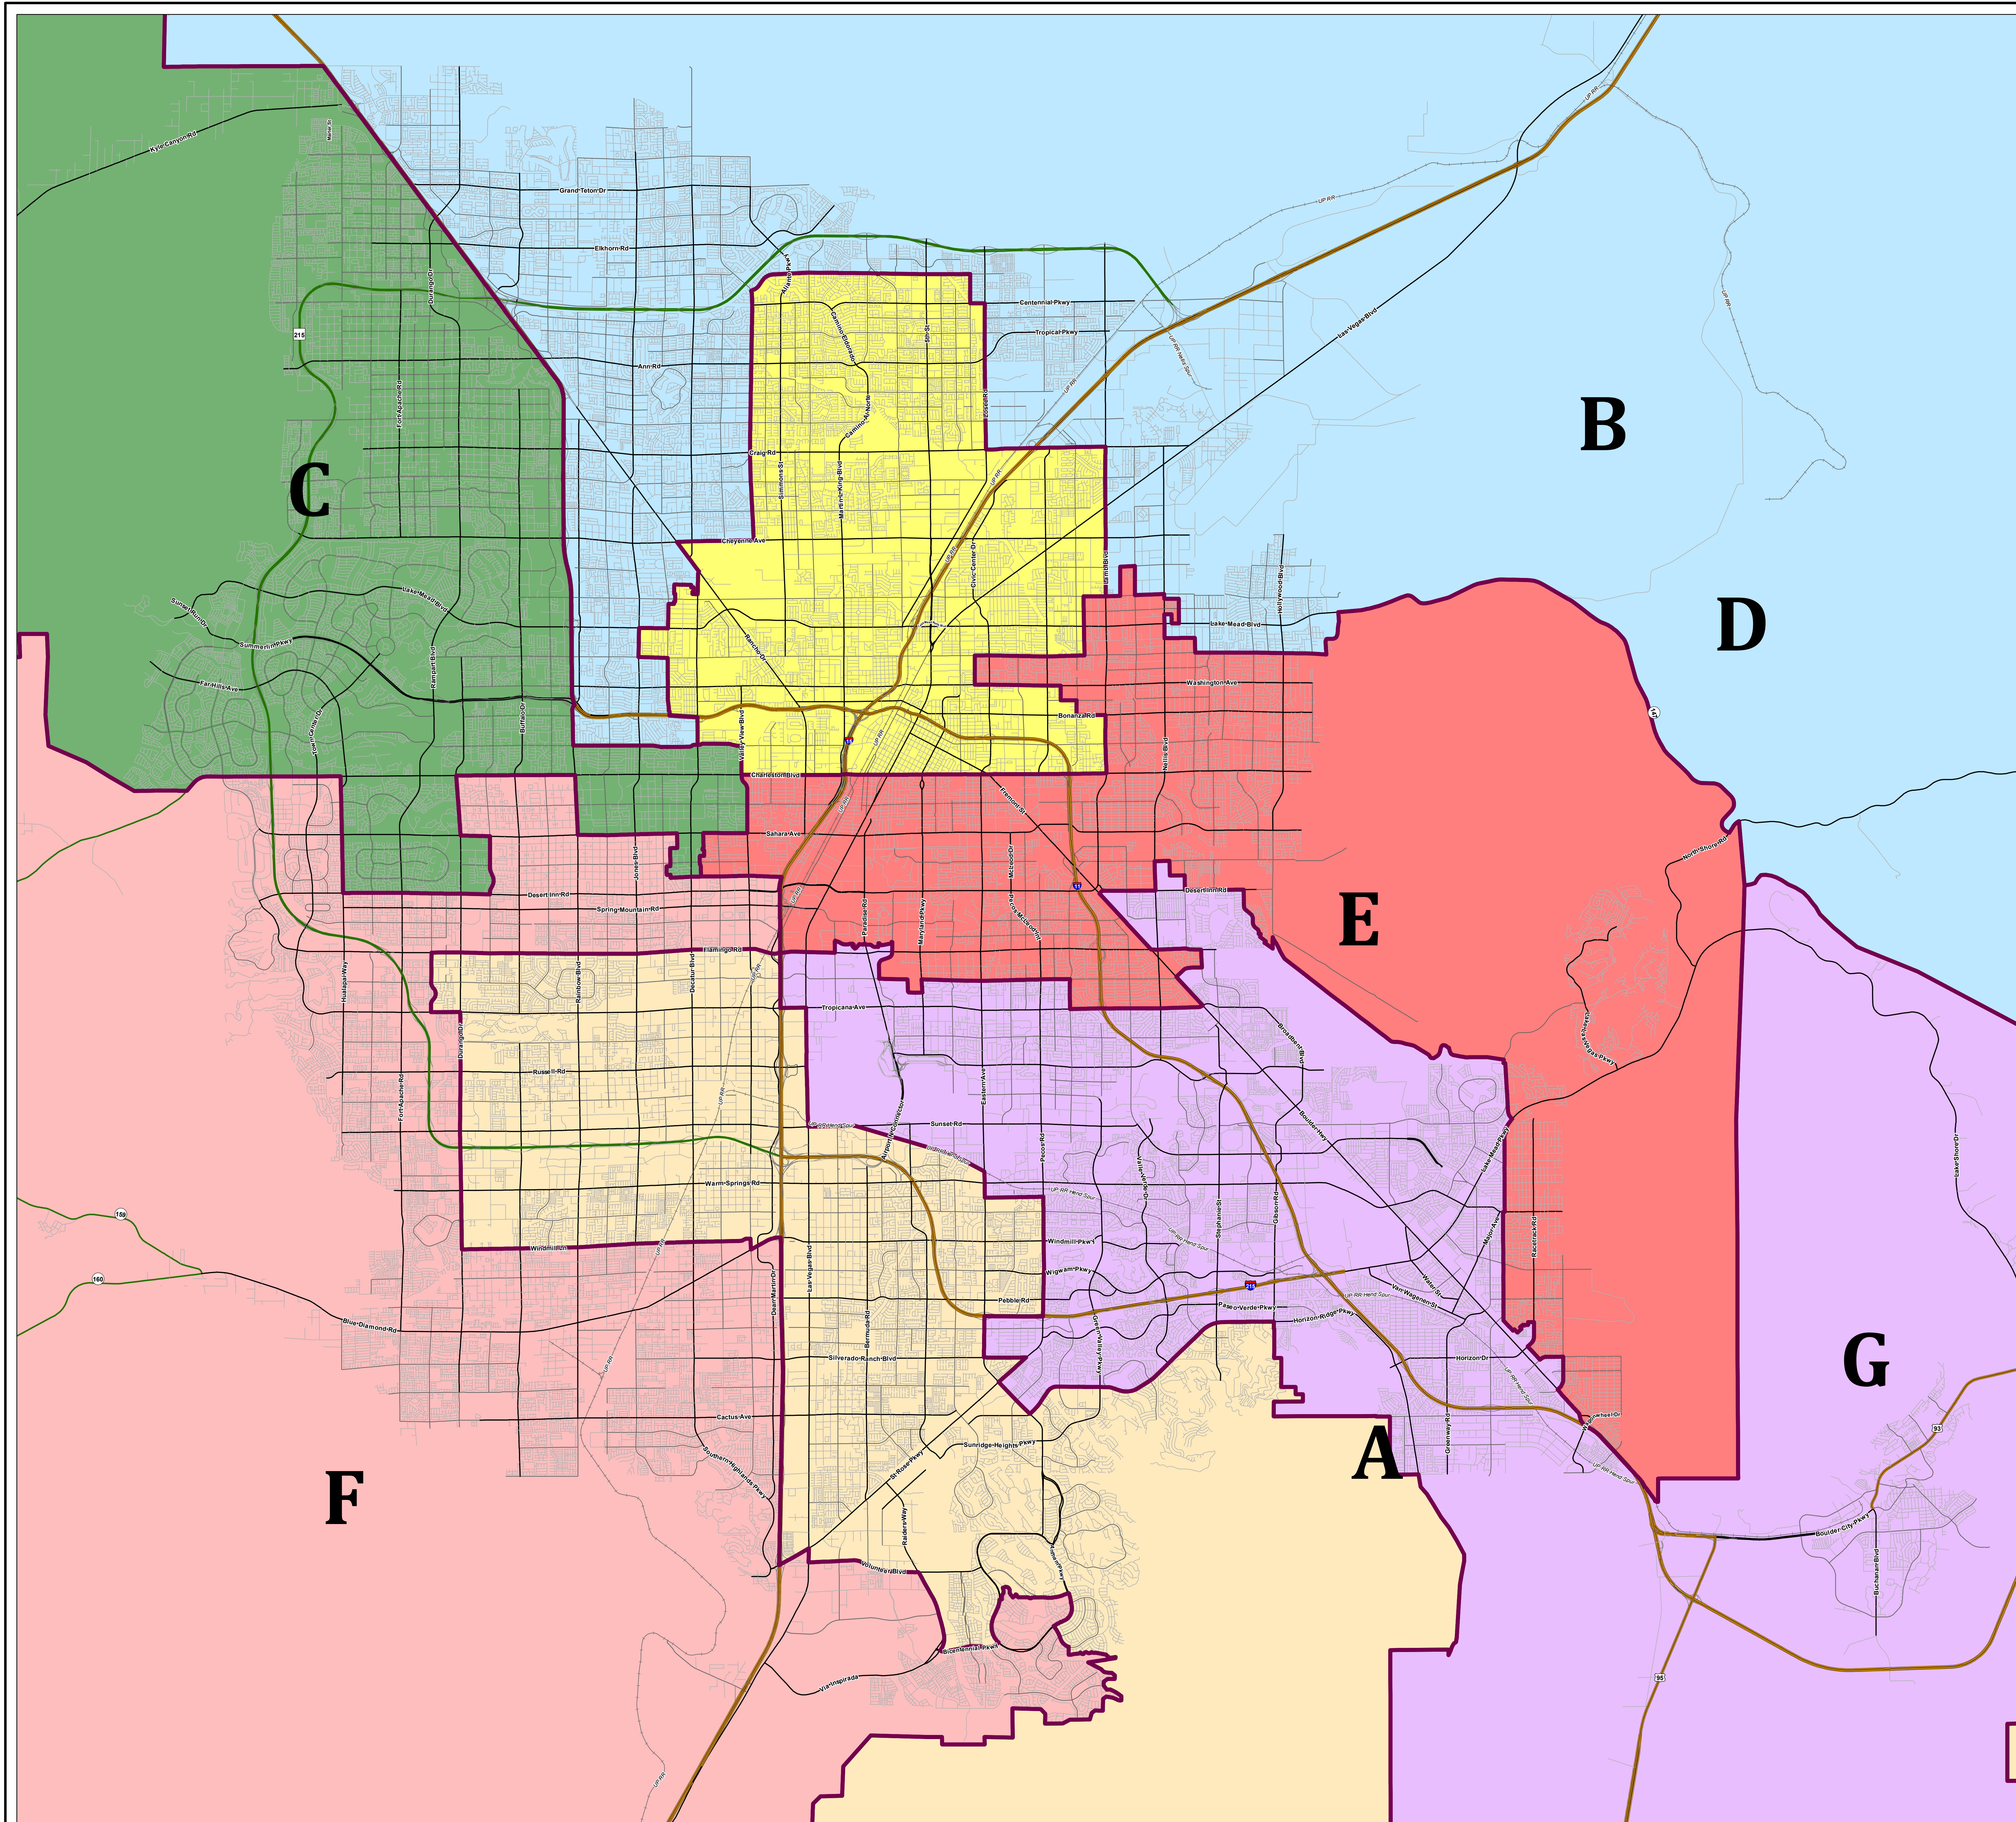

School Districts

Las Vegas Valley
Clark County, Nevada

GEOGRAPHIC
INFORMATION
SYSTEMS

- Commission Lines
- Streets**

 - Major Highway
 - Highway
 - Major Street
 - Collector
 - Local
 - Ramp
 - Railroad

- Commission Districts**

- School Districts**

 - A - Emily Stevens
 - B - Lydia Dominguez
 - C - Tameka Henry
 - D - Brenda Zamora
 - E - Lorena Biassotti
 - F - Irene Bustamante Adams
 - G - Linda P. Cavazos

Date: 4/1/2025

Clark County
Vicinity Map - No Scale