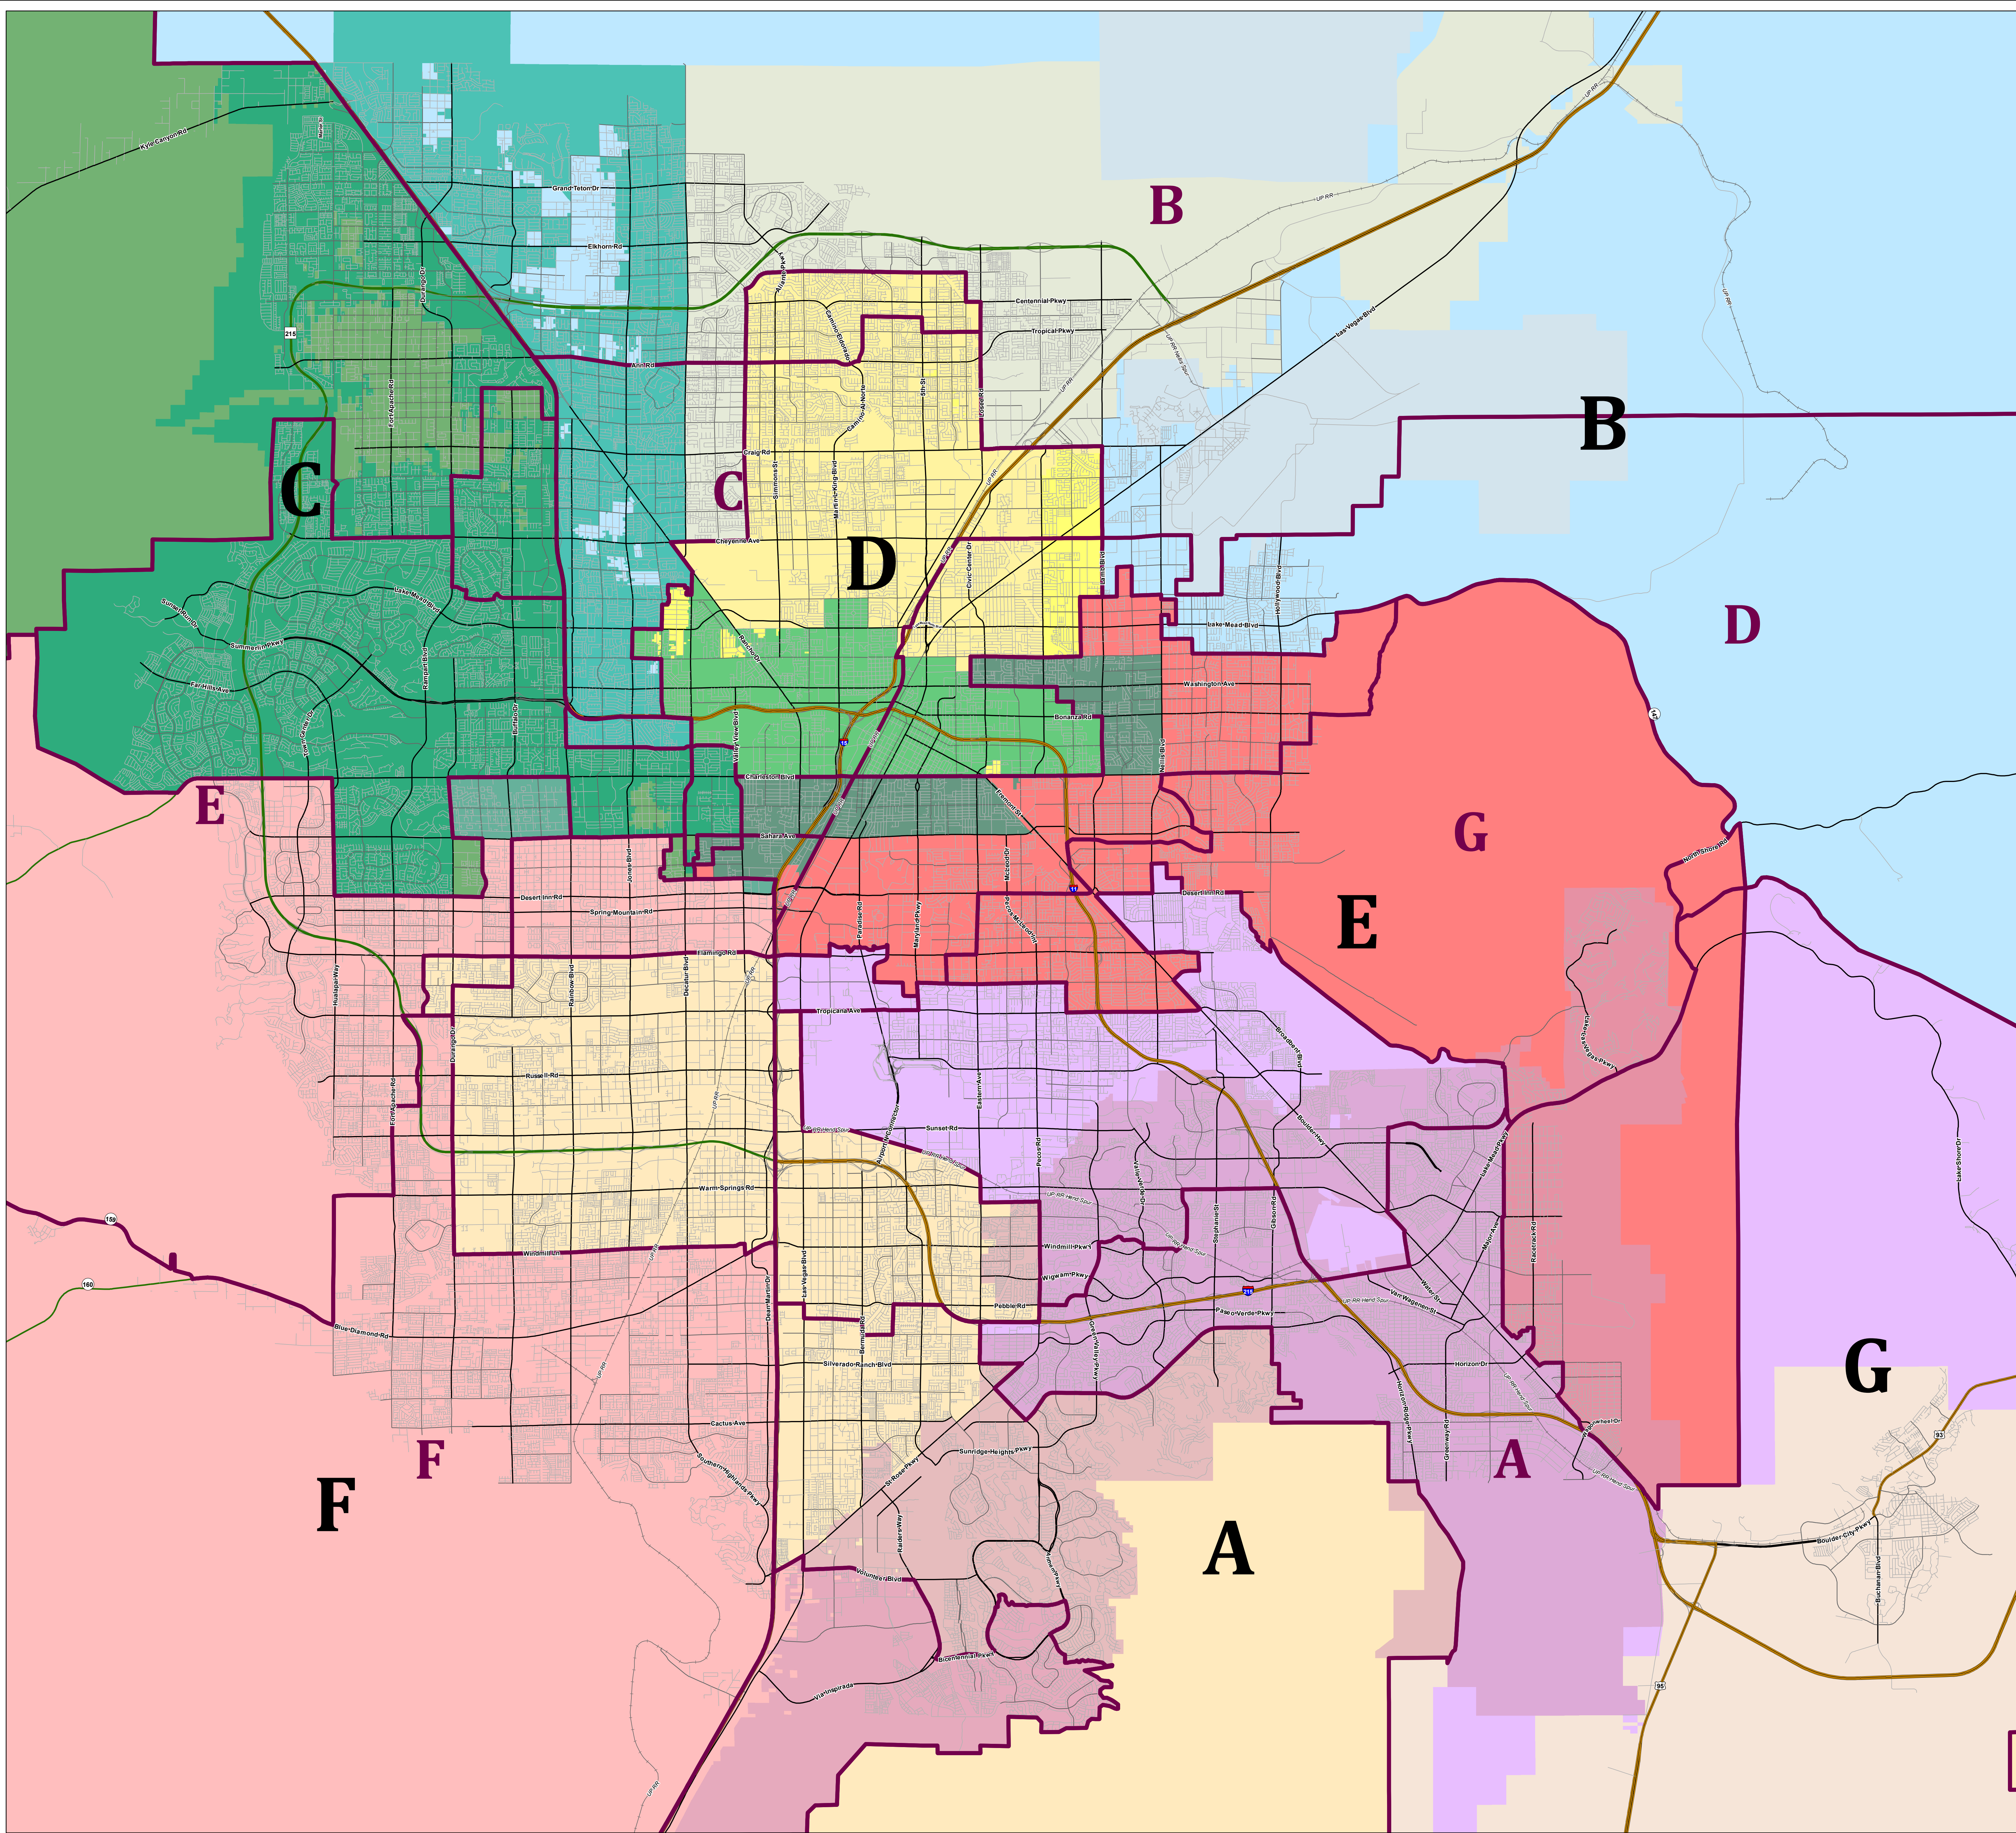

# School Districts

Las Vegas Valley  
Clark County, Nevada

**G**EOGRAPHIC  
**I**NFORMATION  
**S**YSTEMS

- Commission Lines
- School Lines
- Streets**
- Major Highway
- Highway
- Major Street
- Collector
- Local
- Ramp
- Railroad
- Cities**
- Unincorporated Clark County
- Boulder City
- City of Henderson
- City of Las Vegas
- City of North Las Vegas
- Nellis AFB
- Commission Districts**
- A
- B
- C
- D
- E
- F
- G
- Commission District Elected Officials**
- A
- B
- C
- D
- E
- F
- G
- School District Elected Officials**
- A - Emily Stevens
- B - Lydia Dominguez
- C - Tameka Henry
- D - Brenda Zamora
- E - Lorena Blassotti
- F - Irene Bustamente Adams
- G - Linda P. Cavazos

Date: 4/1/2025

Clark County  
Vicinity Map - No Scale

*This information is for display purposes only. No liability is assumed as to the accuracy of the data delineated herein.*