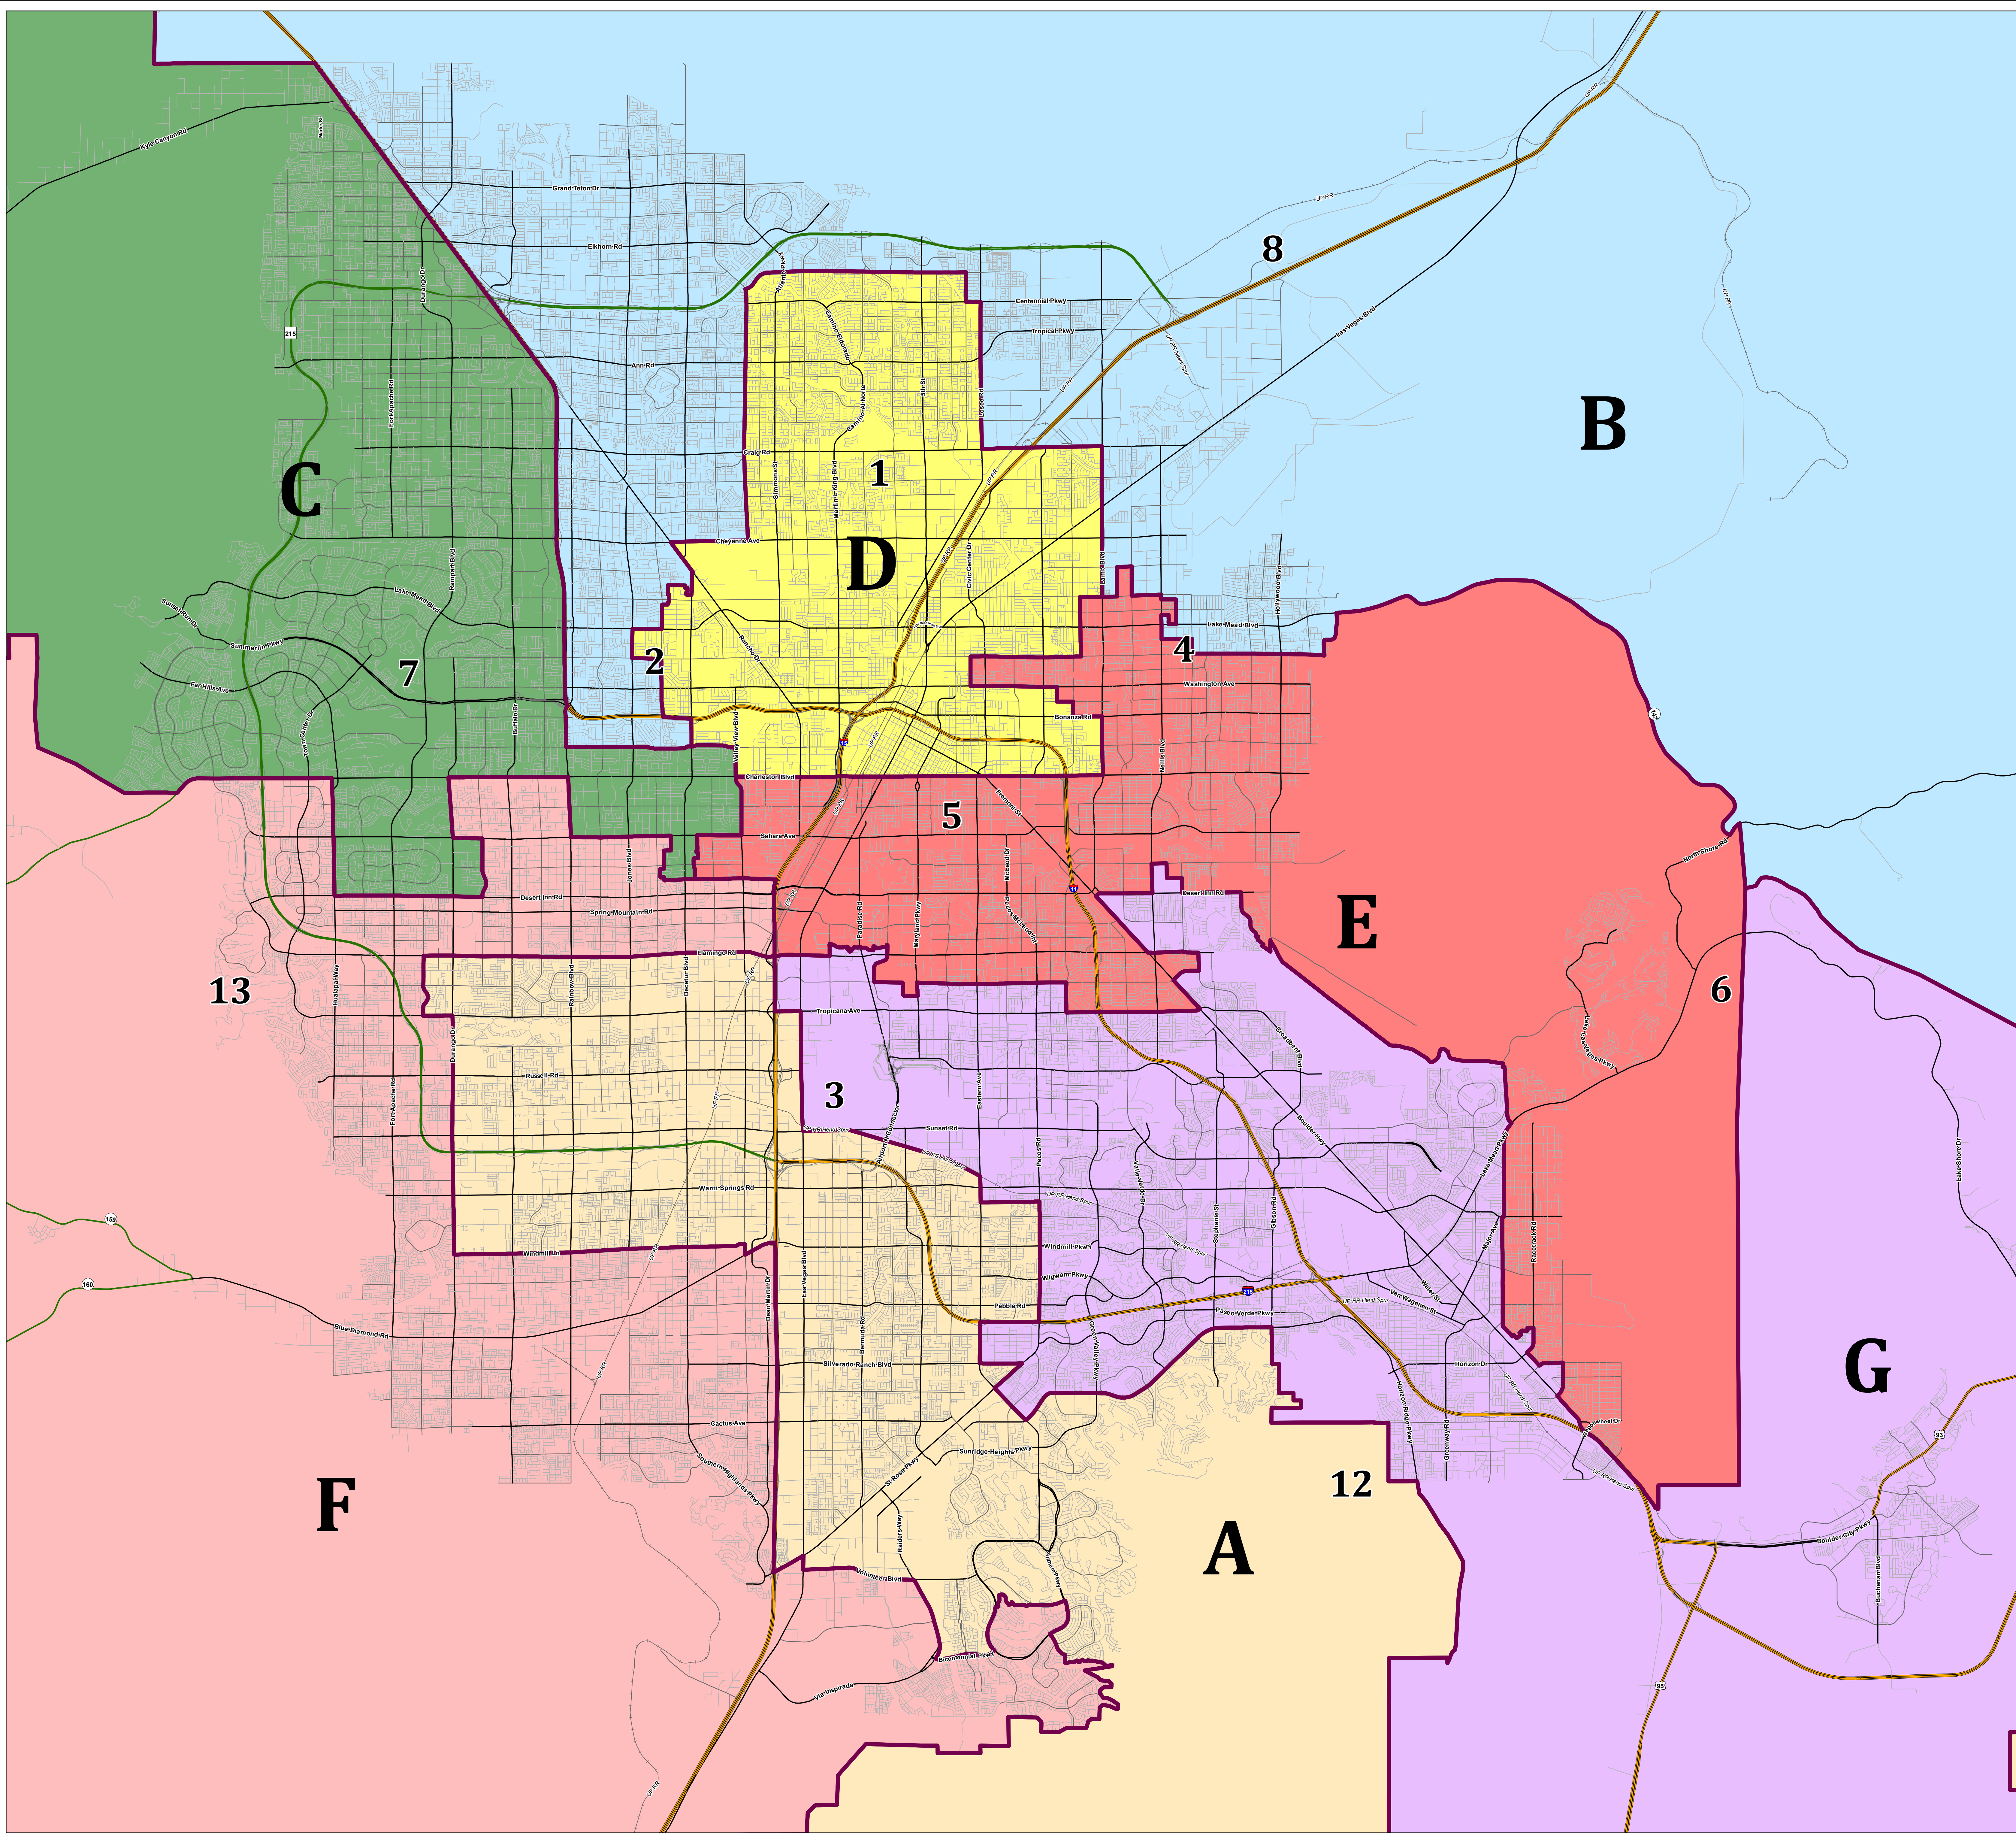

Regent Districts

Las Vegas Valley
Clark County, Nevada

GEOGRAPHIC
INFORMATION
SYSTEMS

Commission Lines

Streets

- Major Highway
- Highway
- Major Street
- Collector
- Local
- Ramp
- Railroad

Commission Districts

Date: 4/1/2025

Clark County
Vicinity Map - No Scale

This information is for display purposes only. No liability is assumed as to the accuracy of the data delineated herein.