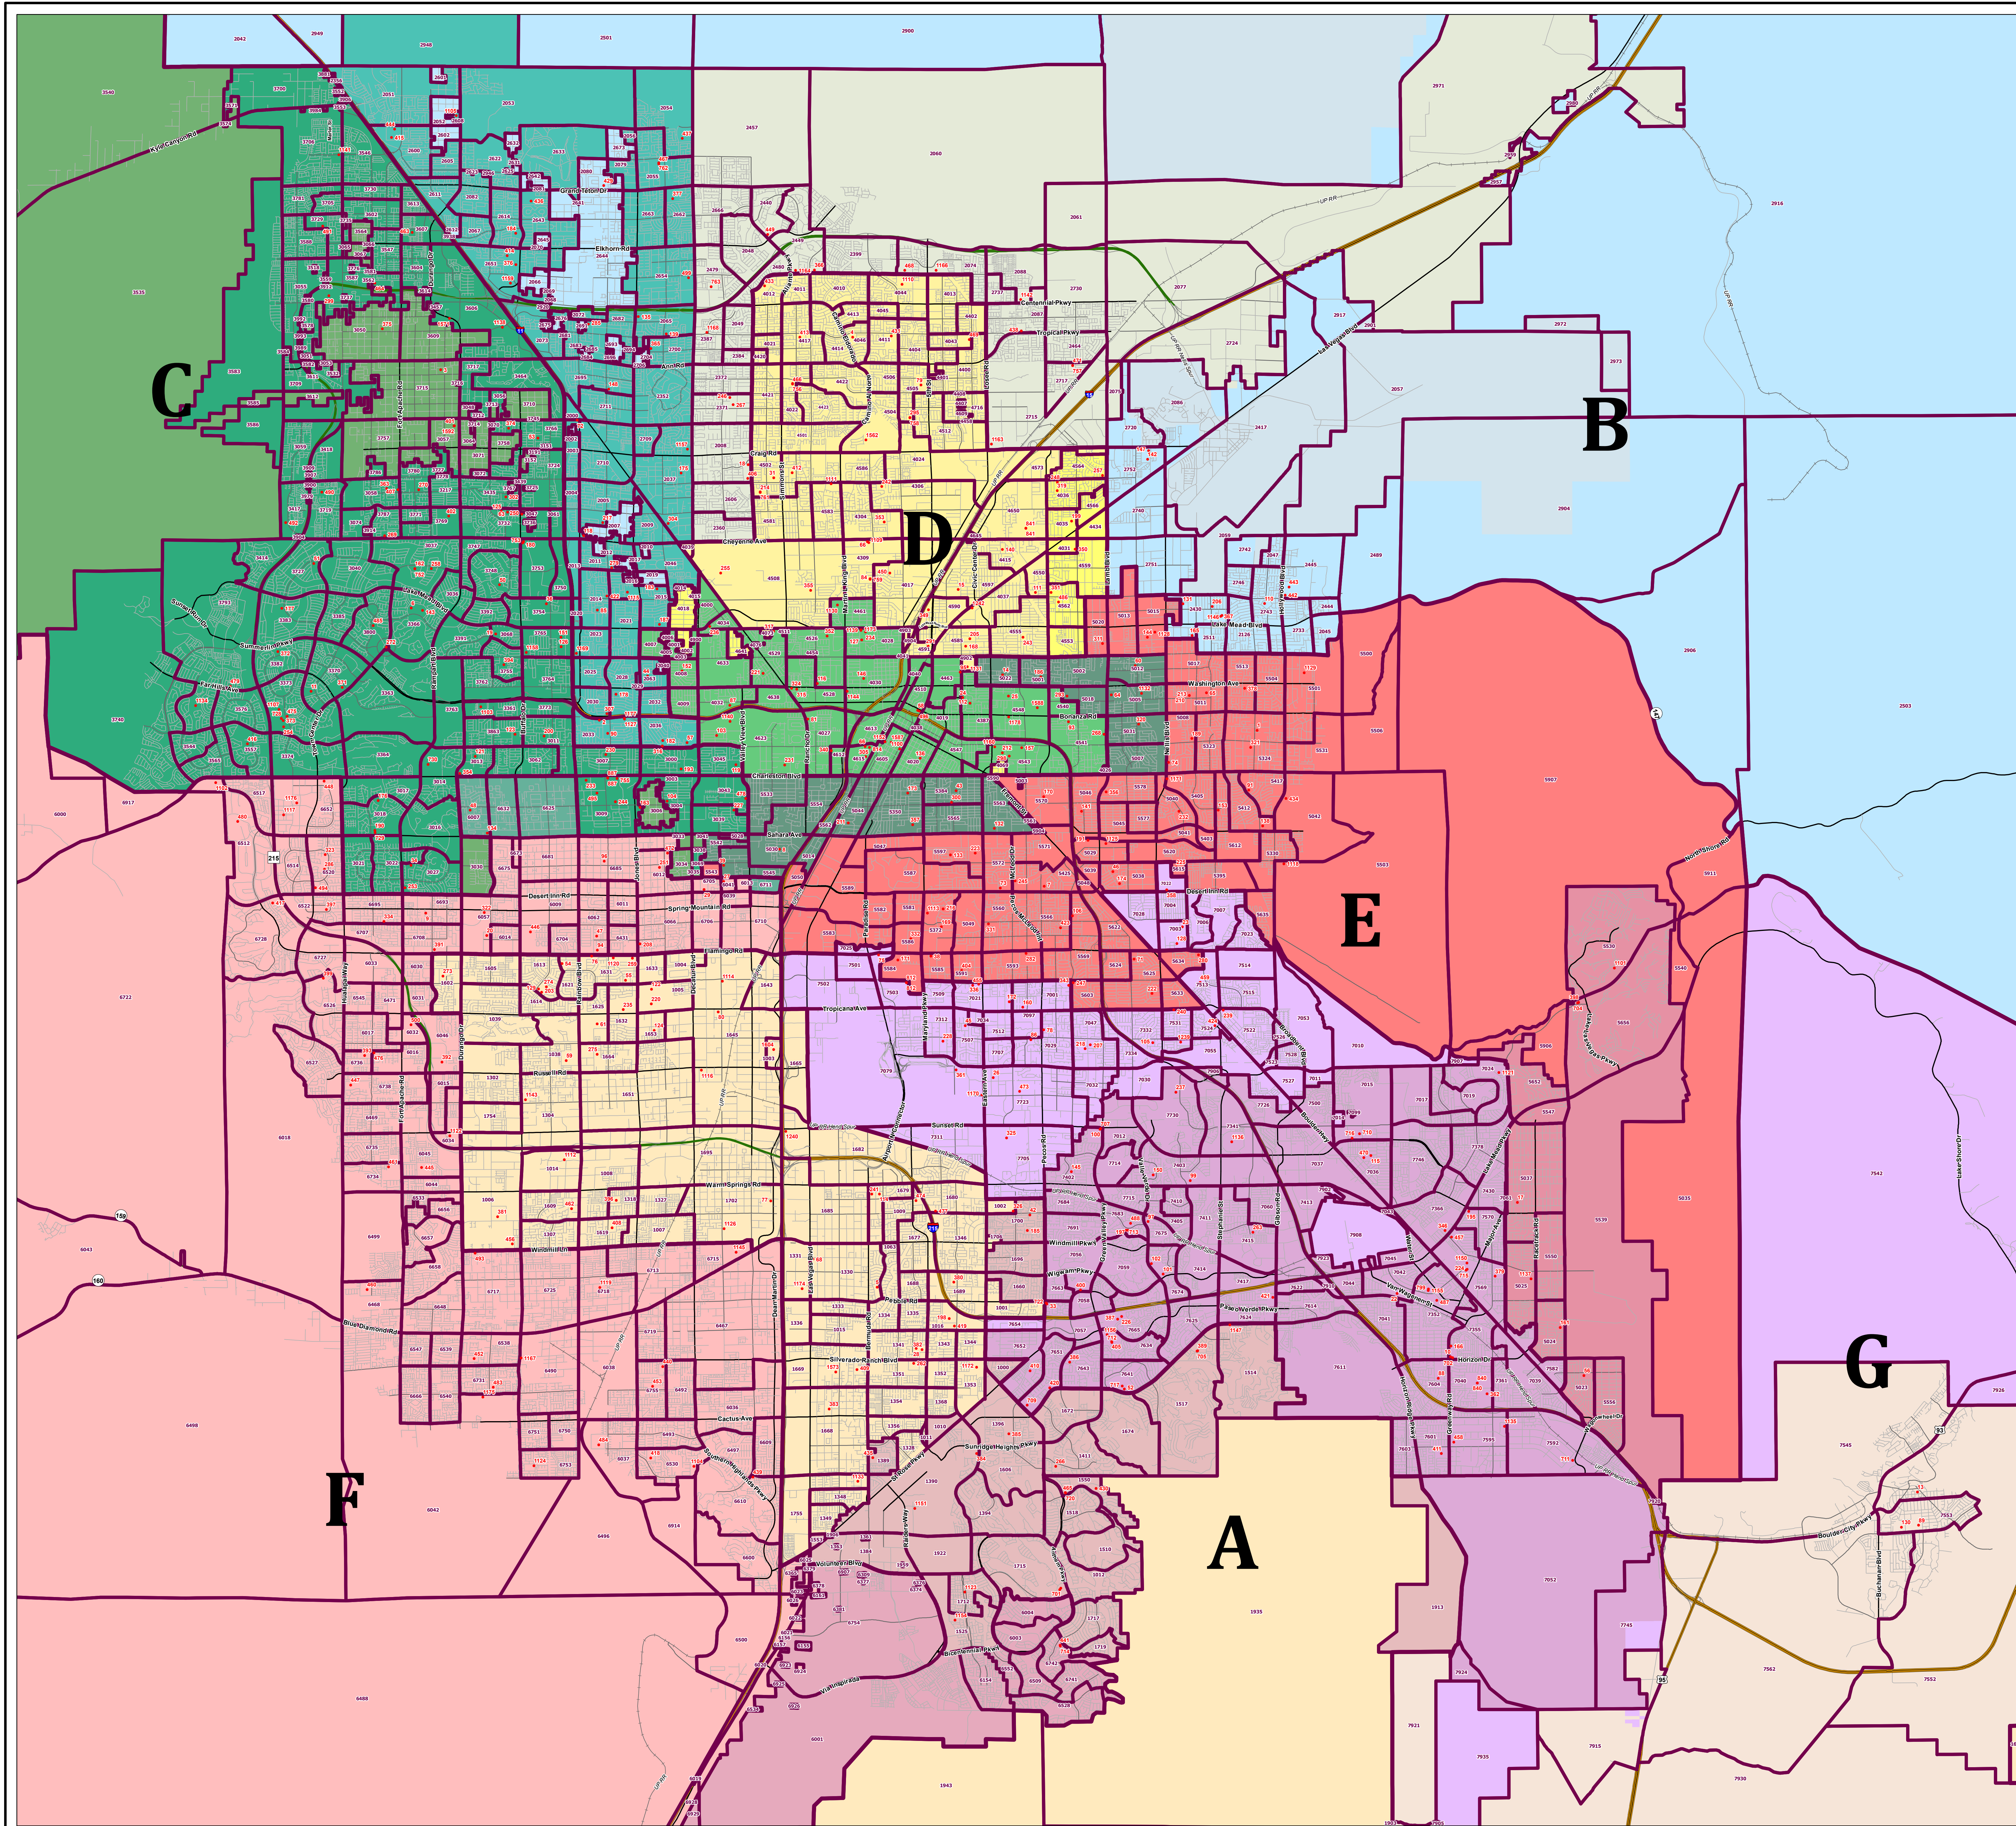

Precinct Boundaries Poll Locations

Las Vegas Valley
Clark County, Nevada

GEOGRAPHIC
INFORMATION
SYSTEMS

- Poll Locations
- ▭ Commission Lines
- ▭ Precinct Lines
- Streets**
 - Major Highway
 - Highway
 - Major Street
 - Collector
 - Local
 - Ramp
 - Railroad
- Cities**
 - Unincorporated Clark County
 - Boulder City
 - City of Henderson
 - City of Las Vegas
 - City of North Las Vegas
 - Nellis AFB
- Commission Districts**
 - A
 - B
 - C
 - D
 - E
 - F
 - G
- Commission District Elected Officials**
 - A
 - B
 - C
 - D
 - E
 - F
 - G

Date: 4/1/2025

Clark County
Vicinity Map - No Scale

This information is for display purposes only. No liability is assumed as to the accuracy of the data delineated herein.