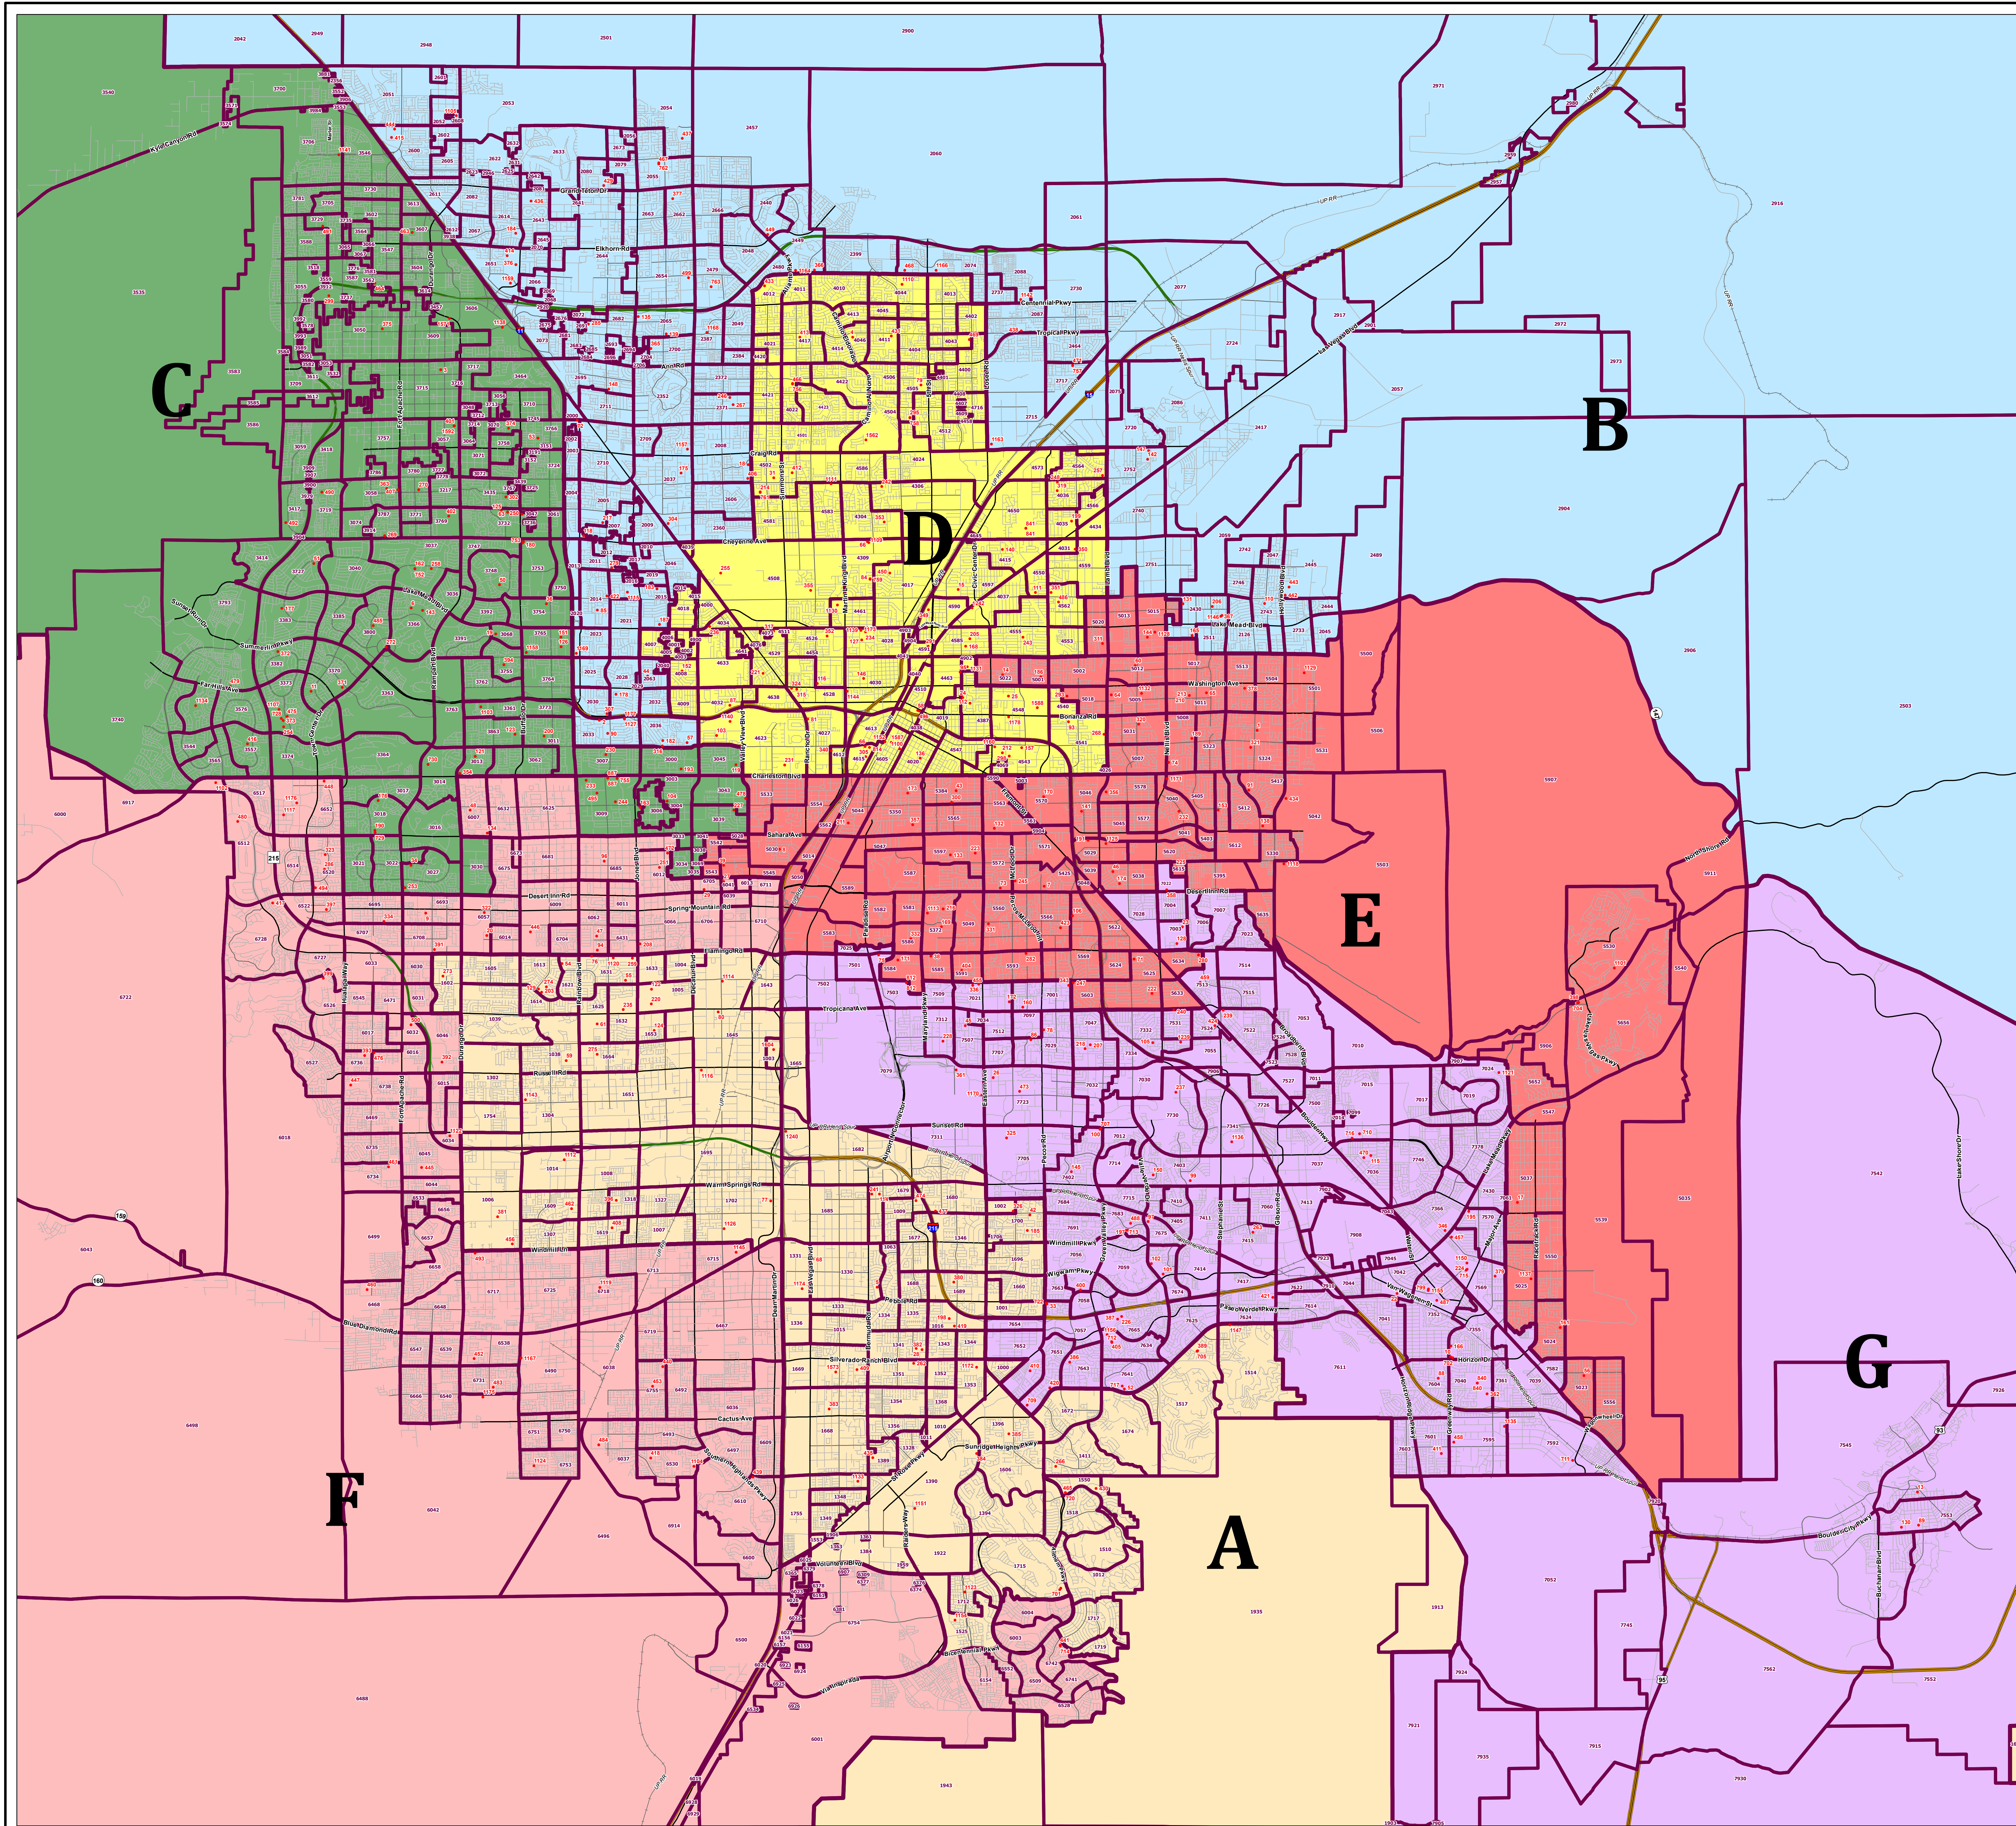

Precinct Boundaries Poll Locations

Las Vegas Valley
Clark County, Nevada

GEOGRAPHIC
INFORMATION
SYSTEMS

- Poll Locations
- ▭ Commission Lines
- ▭ Precinct Lines
- Streets**
- ▬ Major Highway
- ▬ Highway
- ▬ Major Street
- ▬ Collector
- ▬ Local
- ▬ Ramp
- ▬ Railroad

- Commission Districts**
- A
 - B
 - C
 - D
 - E
 - F
 - G

- Commission District Elected Officials**
- A
 - B
 - C
 - D
 - E
 - F
 - G

Date: 4/1/2025

Clark County
Vicinity Map - No Scale

This information is for display purposes only. No liability is assumed as to the accuracy of the data delineated herein.