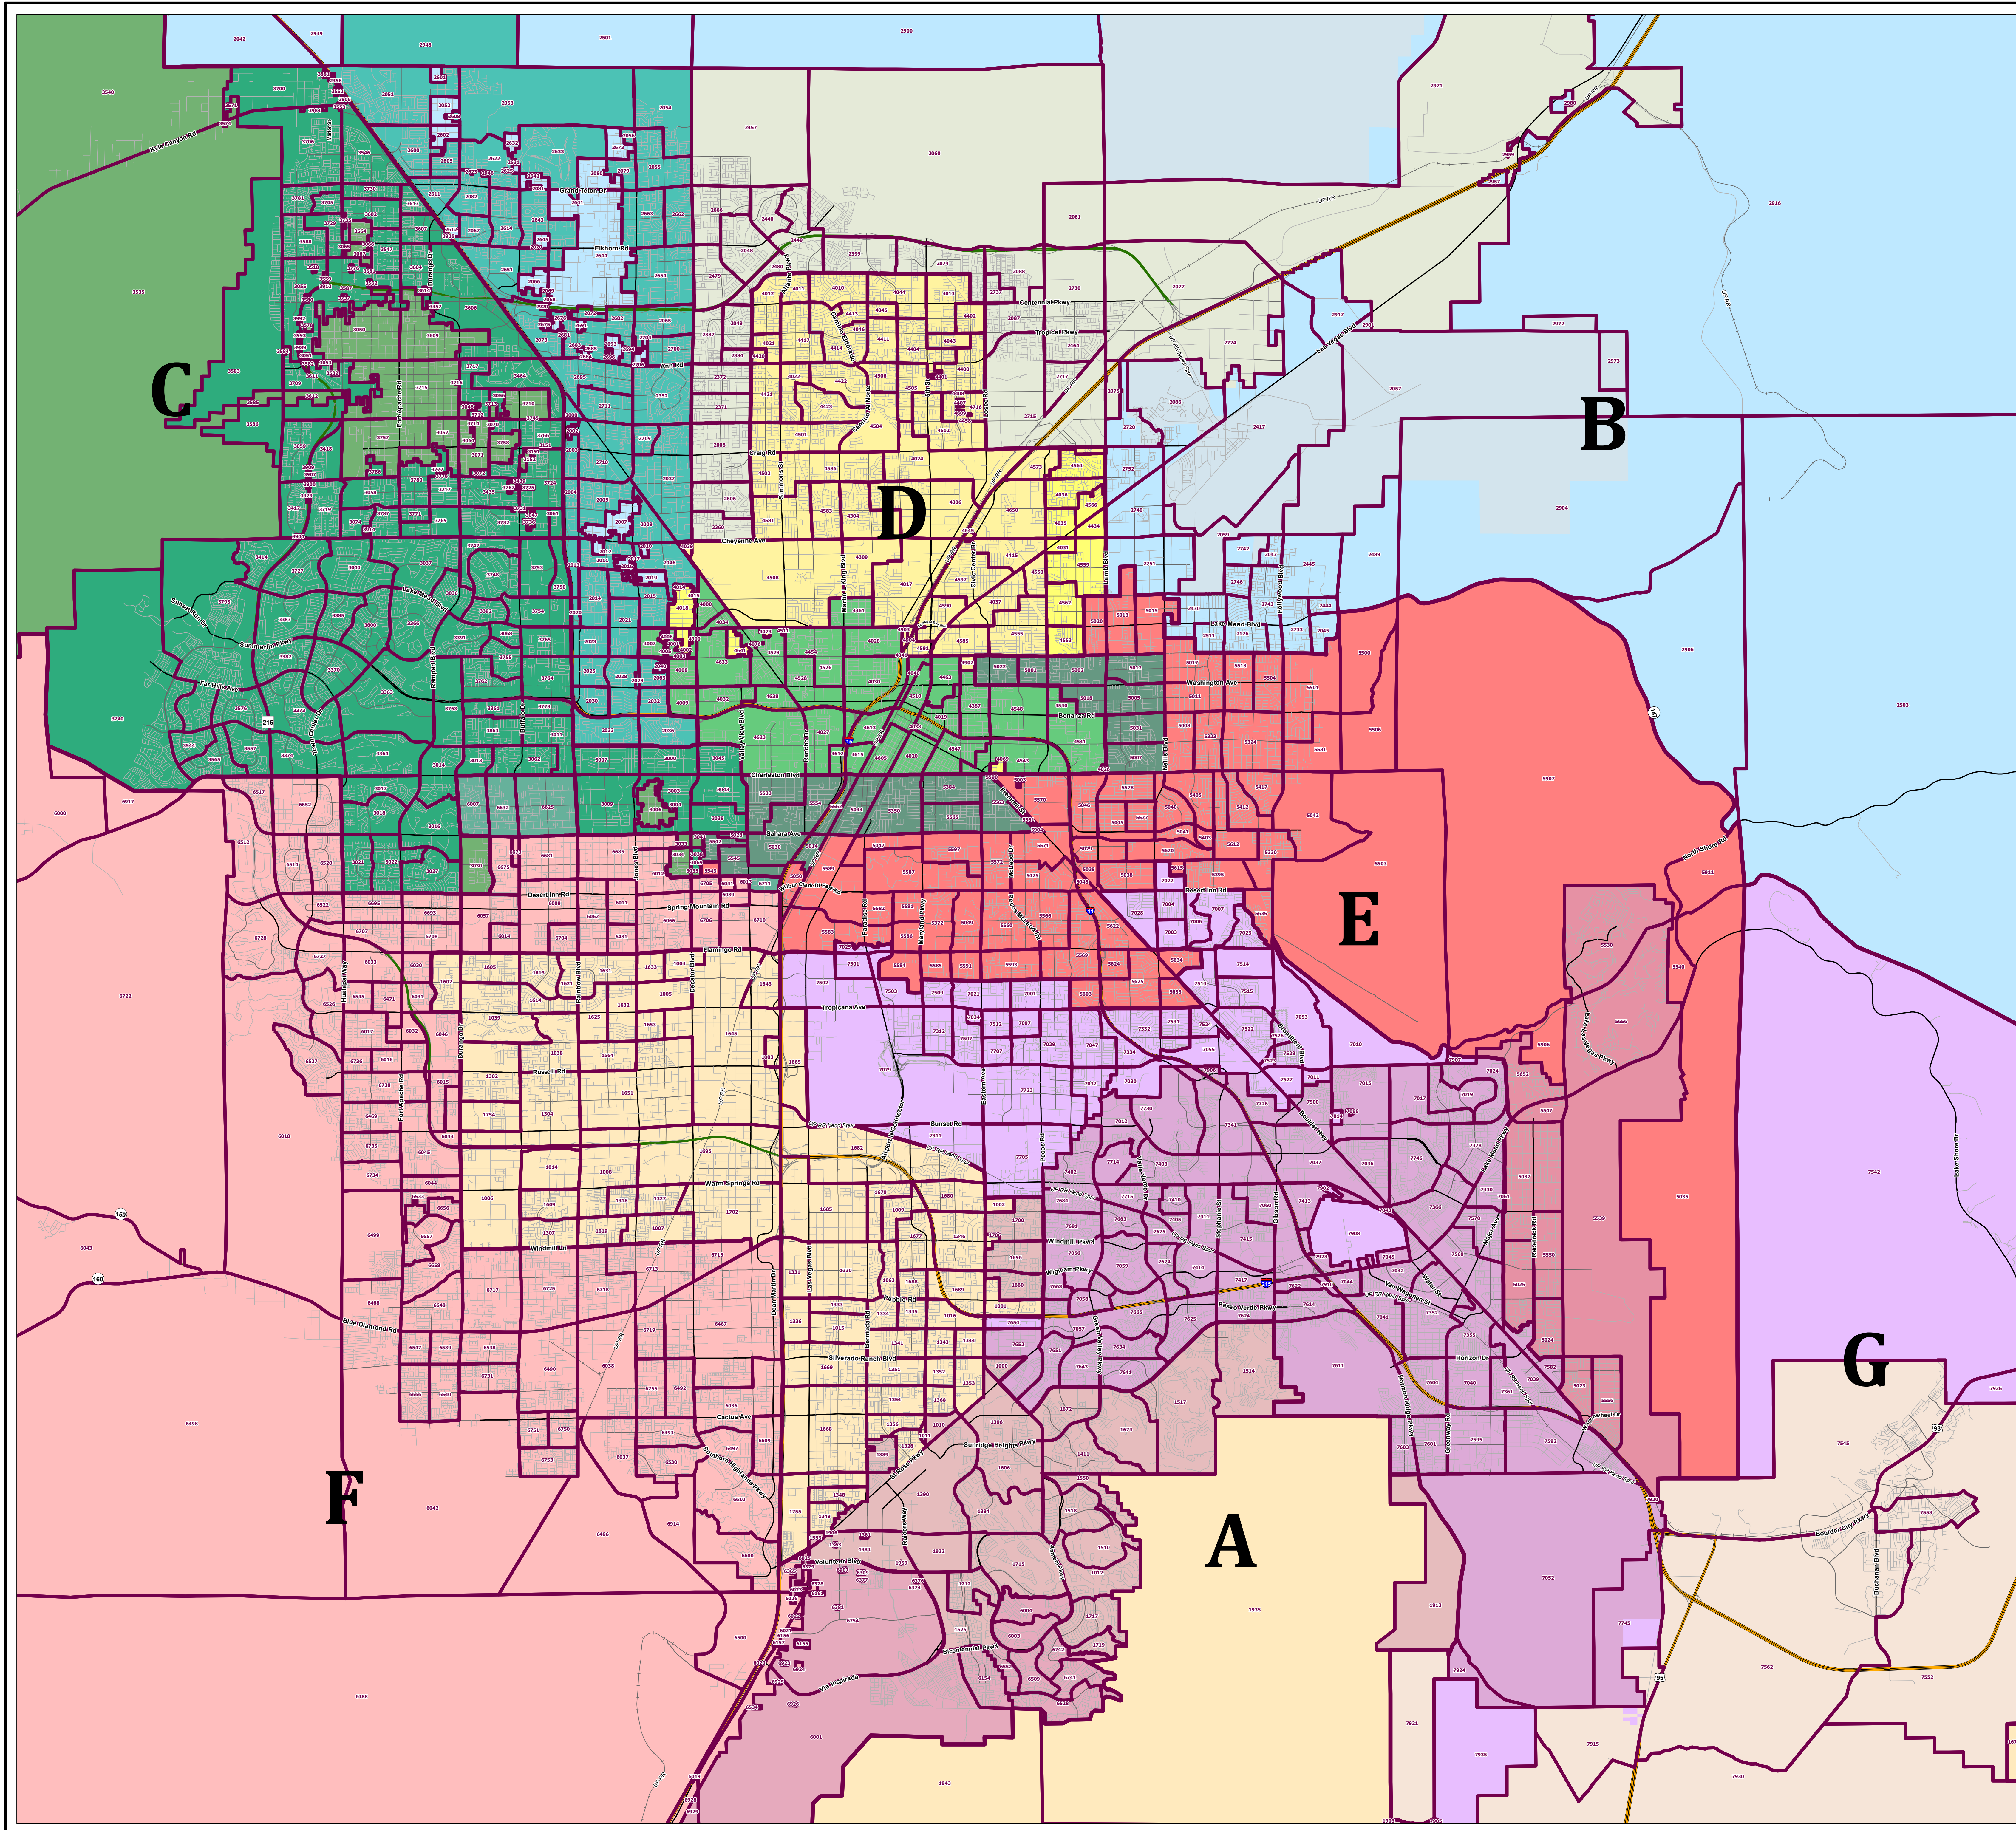

# Precinct Boundaries

Las Vegas Valley  
Clark County, Nevada

**G**EOGRAPHIC  
**I**NFORMATION  
**S**YSTEMS

- Commission Lines
- Precinct Lines
- Streets
  - Major Highway
  - Highway
  - Major Street
  - Collector
  - Local
  - Ramp
  - Railroad
- Cities
  - Unincorporated Clark County
  - Boulder City
  - City of Henderson
  - City of Las Vegas
  - City of North Las Vegas
  - Nellis AFB
- Commission Districts
  - A
  - B
  - C
  - D
  - E
  - F
  - G
- Commission District Elected Officials
  - A
  - B
  - C
  - D
  - E
  - F
  - G

Date: 4/1/2025

Clark County  
Vicinity Map - No Scale

This information is for display purposes only. No liability is assumed as to the accuracy of the data delineated herein.