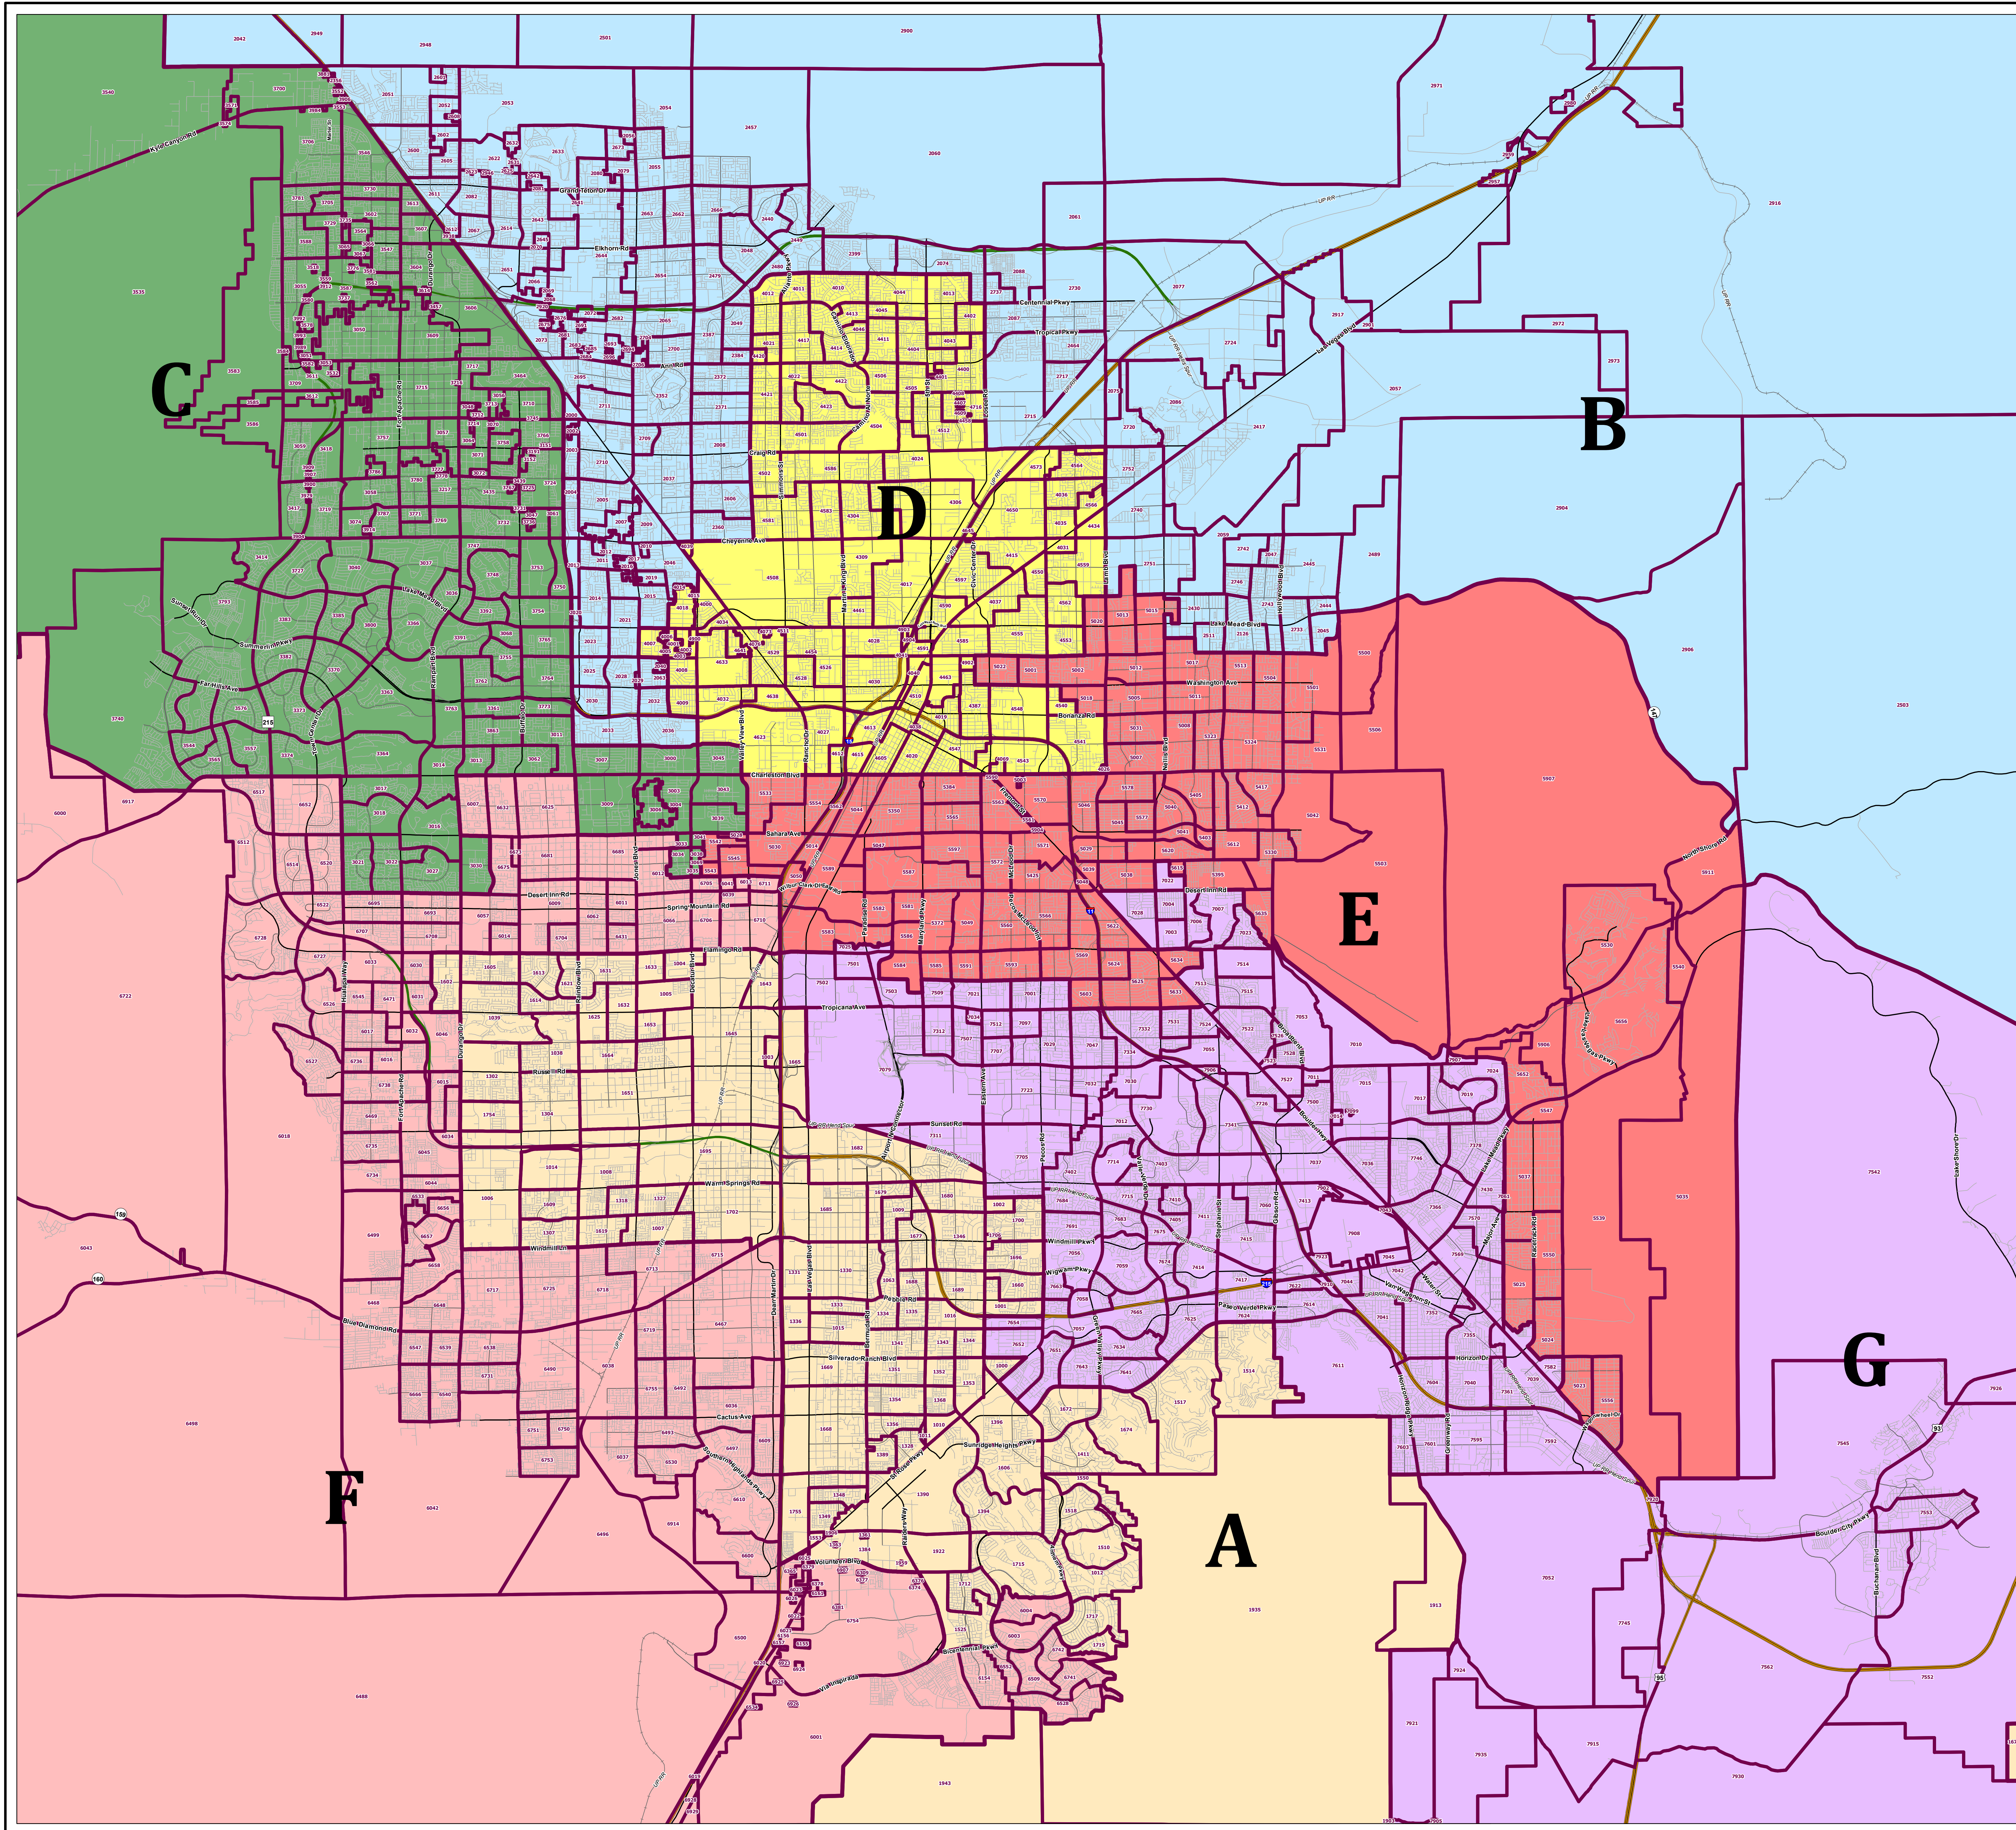

Precinct Boundaries

Las Vegas Valley
Clark County, Nevada

GEOGRAPHIC
INFORMATION
SYSTEMS

Commission Lines

Precinct Lines

Streets

Major Highway

Highway

Major Street

Collector

Local

Ramp

Railroad

Commission Districts

A

B

C

D

E

F

G

Date: 4/1/2025

Clark County
Vicinity Map - No Scale

This information is for display purposes only. No liability is assumed as to the accuracy of the data delineated herein.