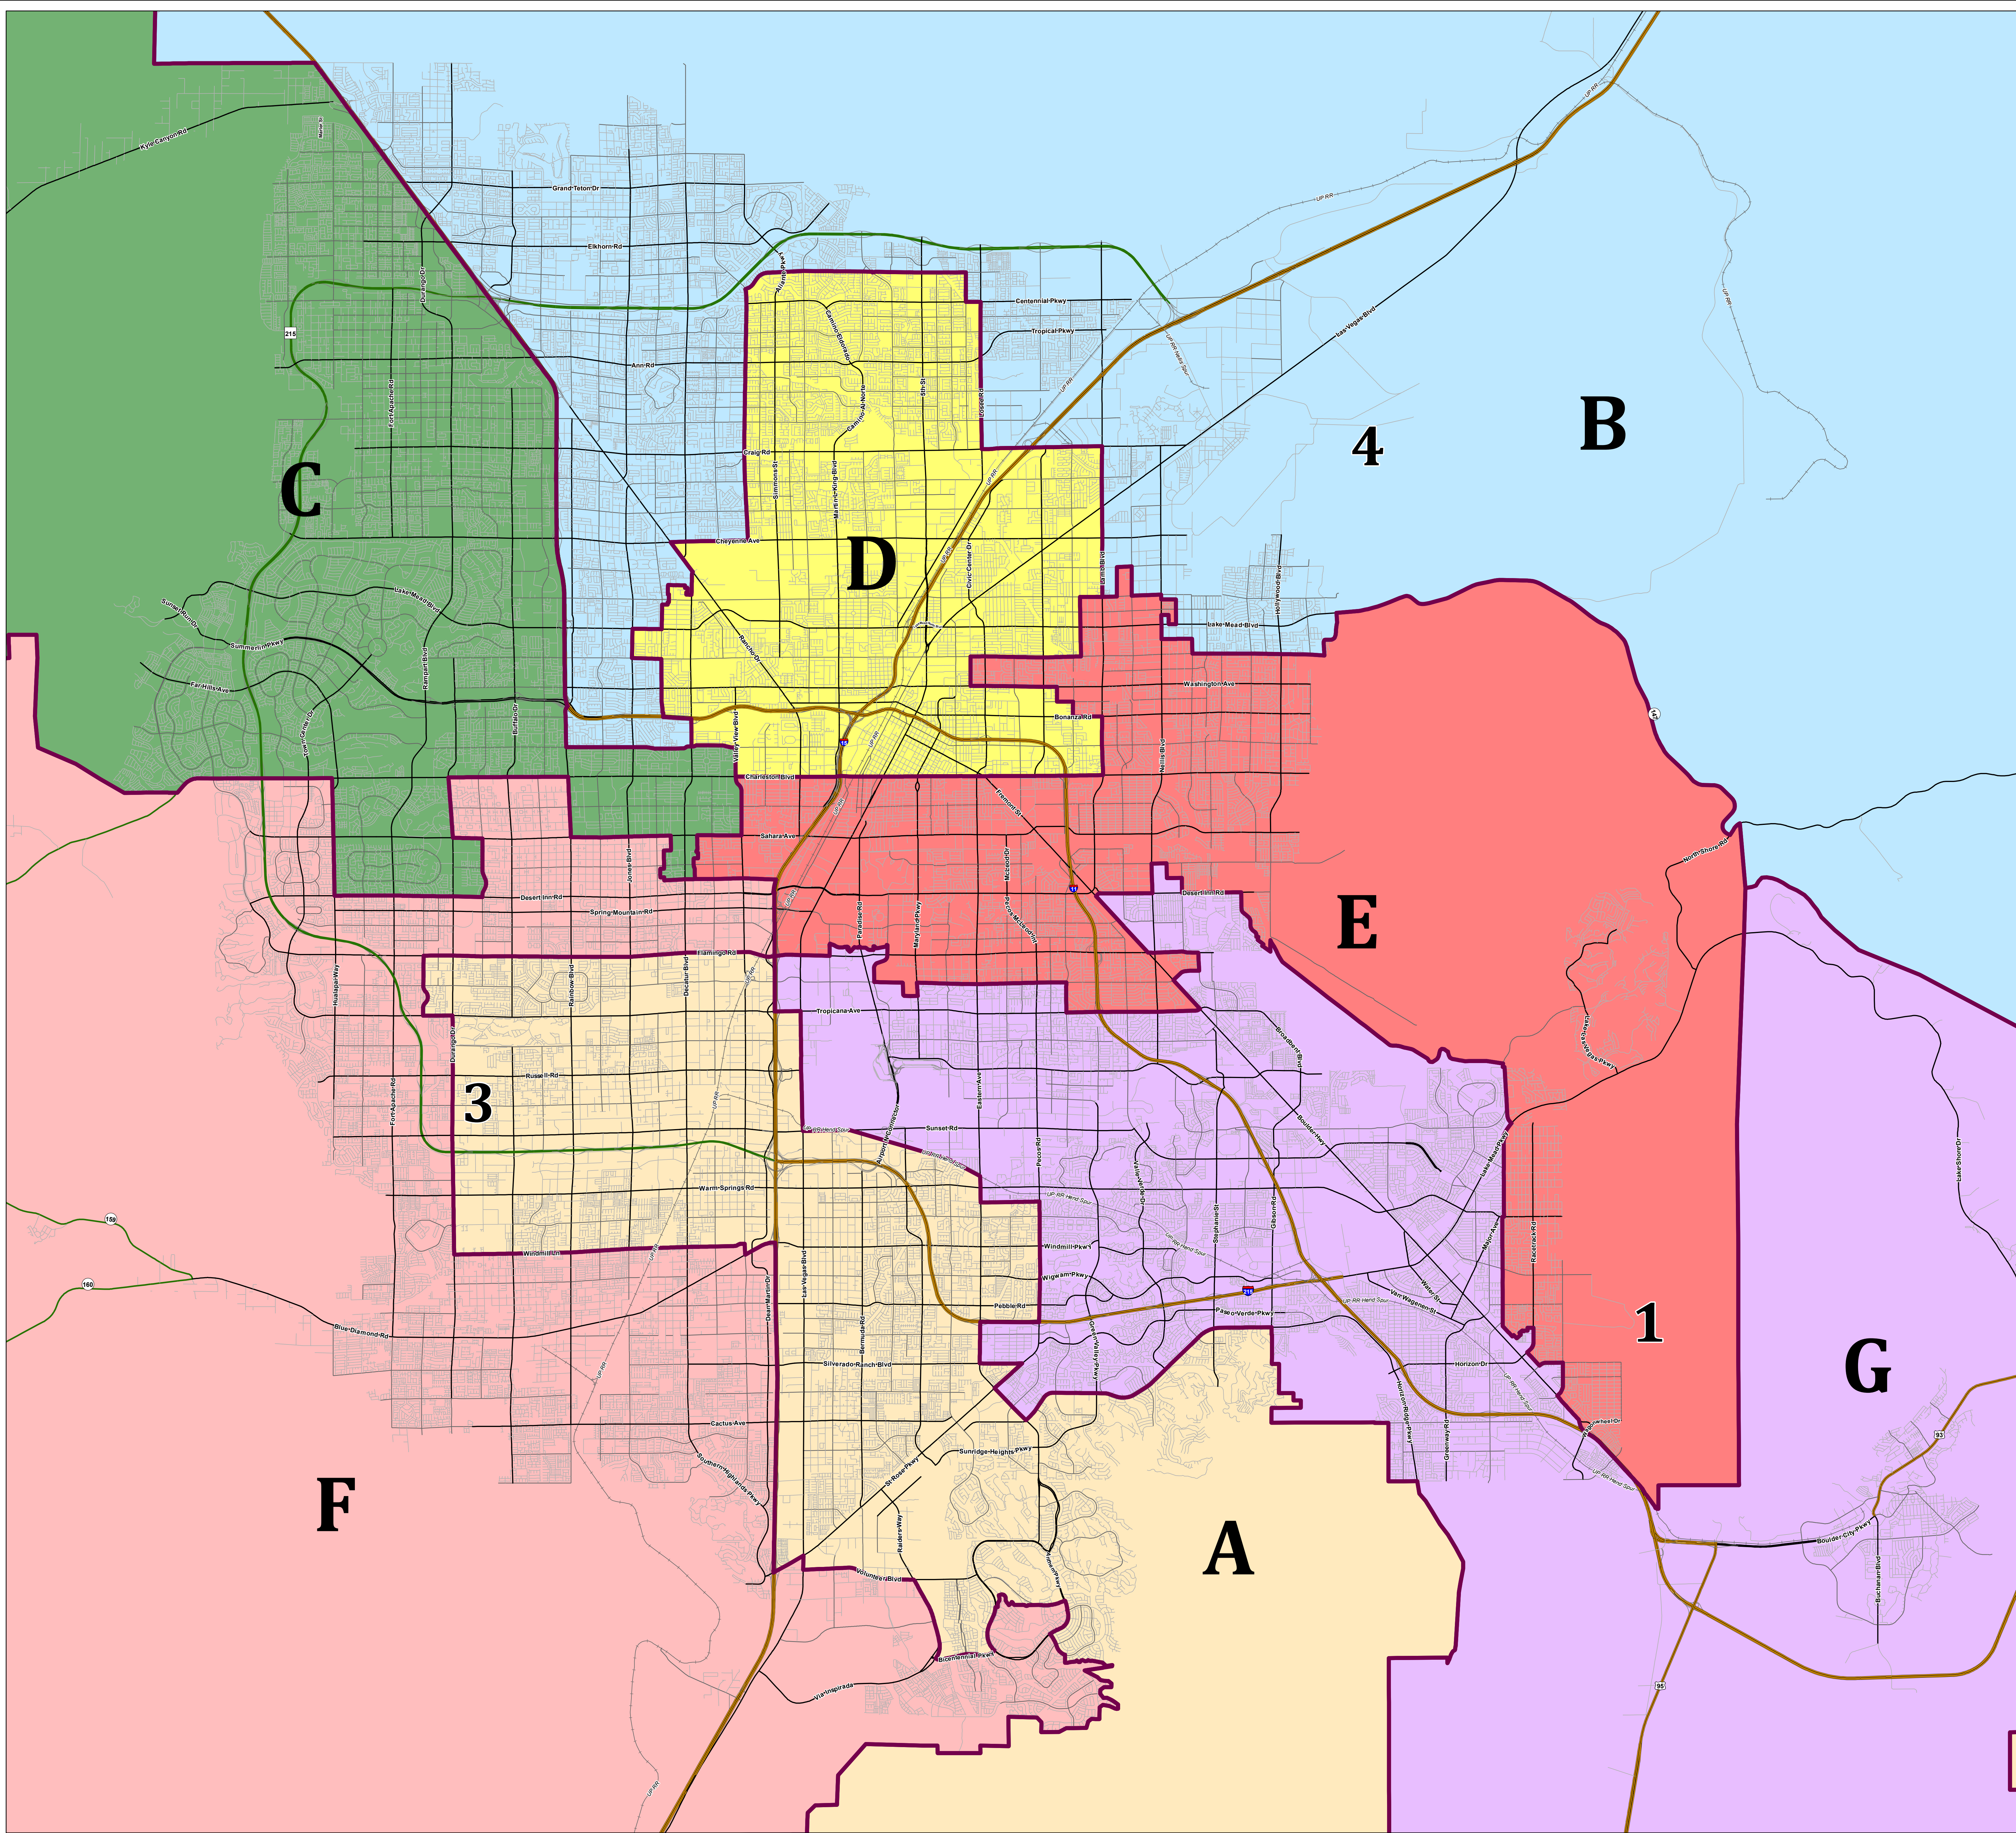

Education Districts

Las Vegas Valley
Clark County, Nevada

GEOGRAPHIC
INFORMATION
SYSTEMS

Commission Lines

Streets

- Major Highway
- Highway
- Major Street
- Collector
- Local
- Ramp
- Railroad

Commission Districts

- A
- B
- C
- D
- E
- F
- G

Commission District Elected Officials

- A
- B
- C
- D
- E
- F
- G

Education Districts

- 1 - Tricia Braxton
- 3 - Danielle Ford
- 4 - Tim Hughes

Date: 4/1/2025

0 0.5 1 2 Miles

Clark County
Vicinity Map - No Scale

This information is for display purposes only. No liability is assumed as to the accuracy of the data delineated herein.