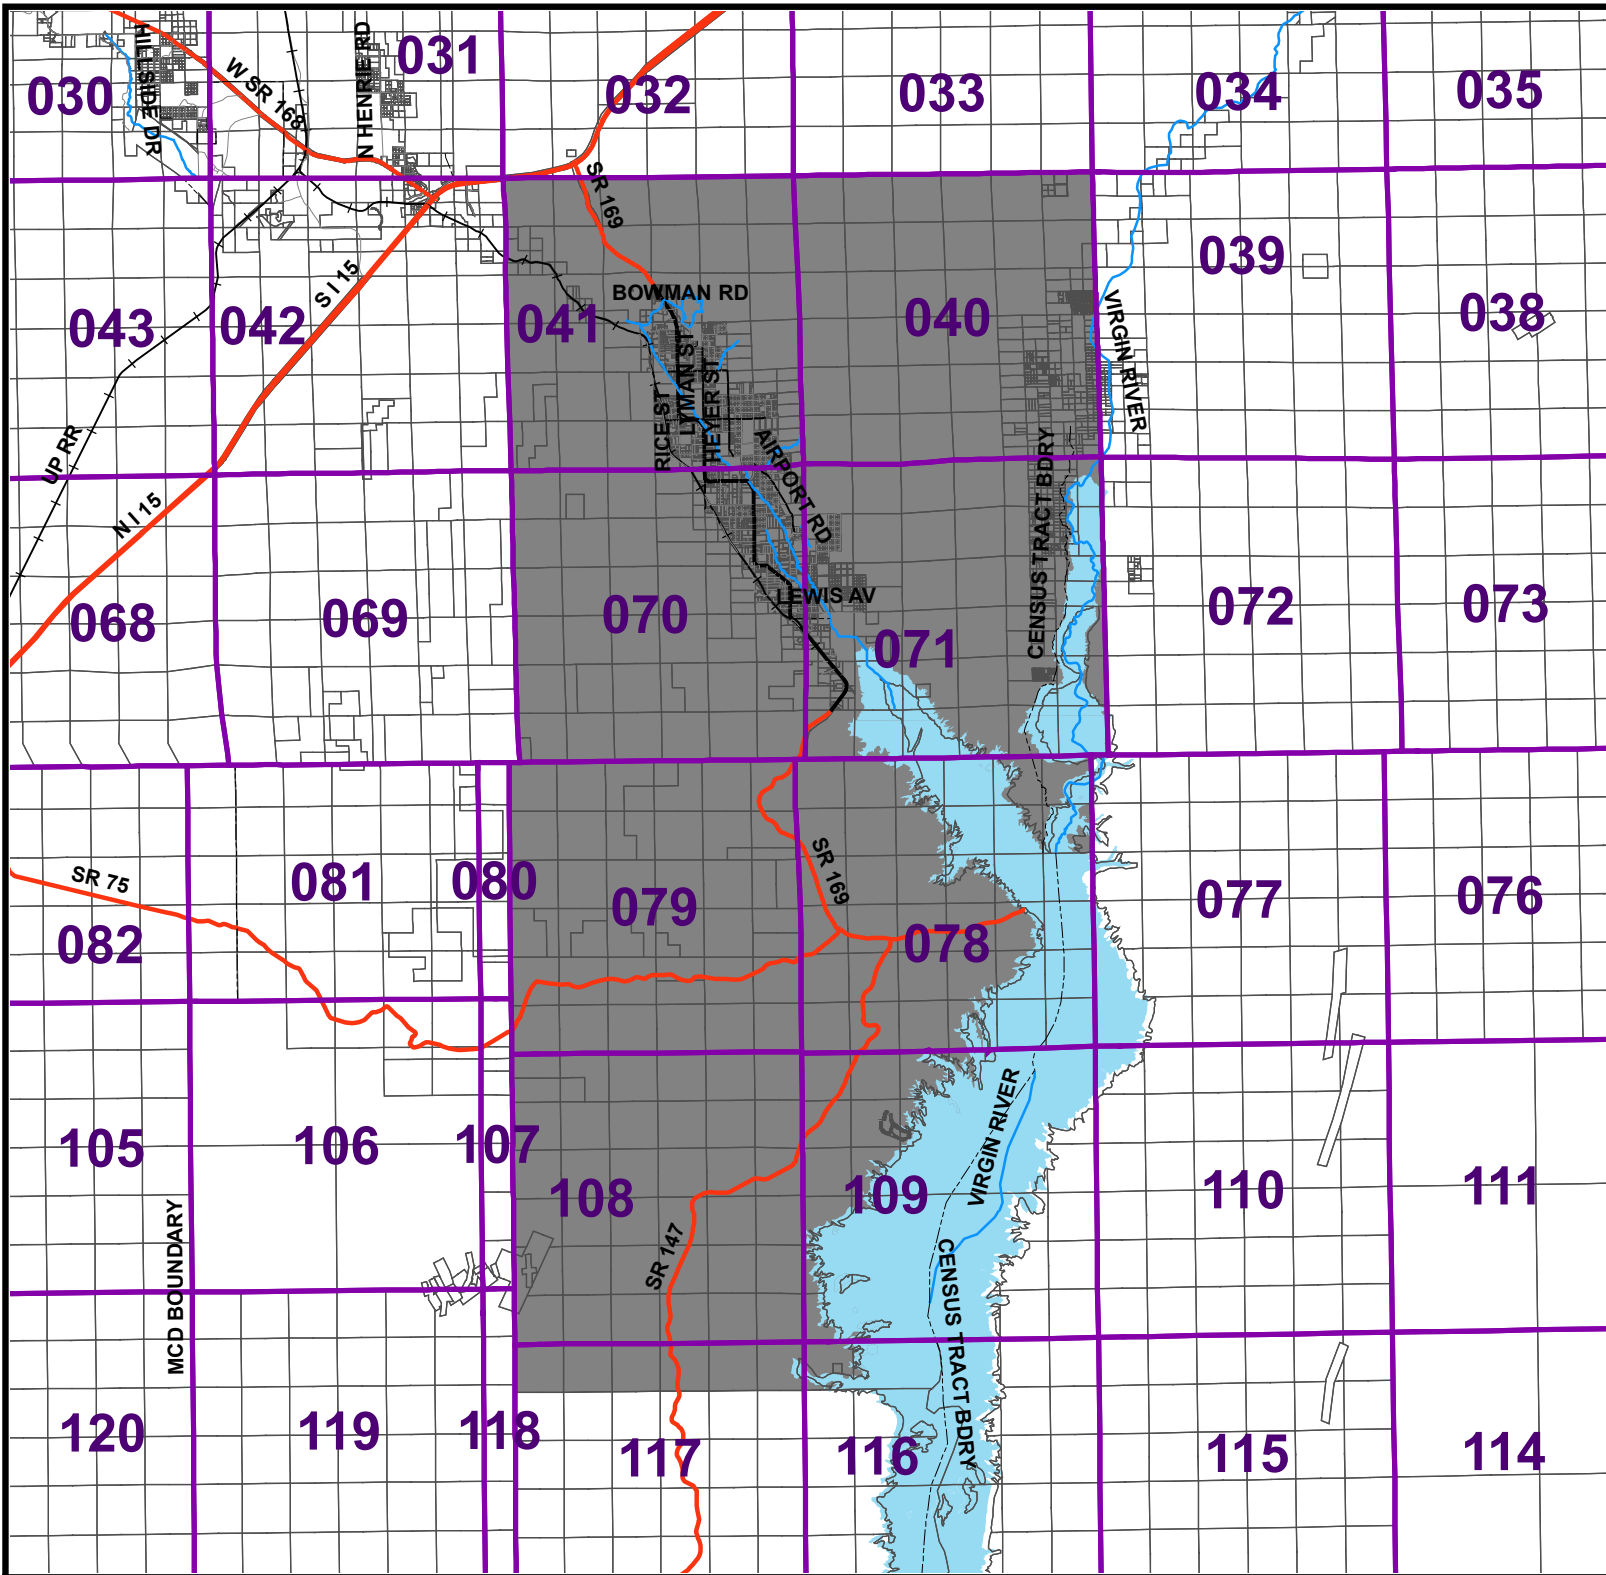

# Comprehensive Planning

Clark County

Moapa Valley  
Overlay District

Appendix G, Map 17

Adopted May 16, 2007  
Effective June 4, 2007

(Ord. 3521 § 5, 6/2007)

This information is for display purposes only. No liability is assumed as to the accuracy of the data delineated hereon.

March 7, 2007

\\ccgis1\gisdata\prds\zn\projects\zn0707\moapag92\_11x85.mxd