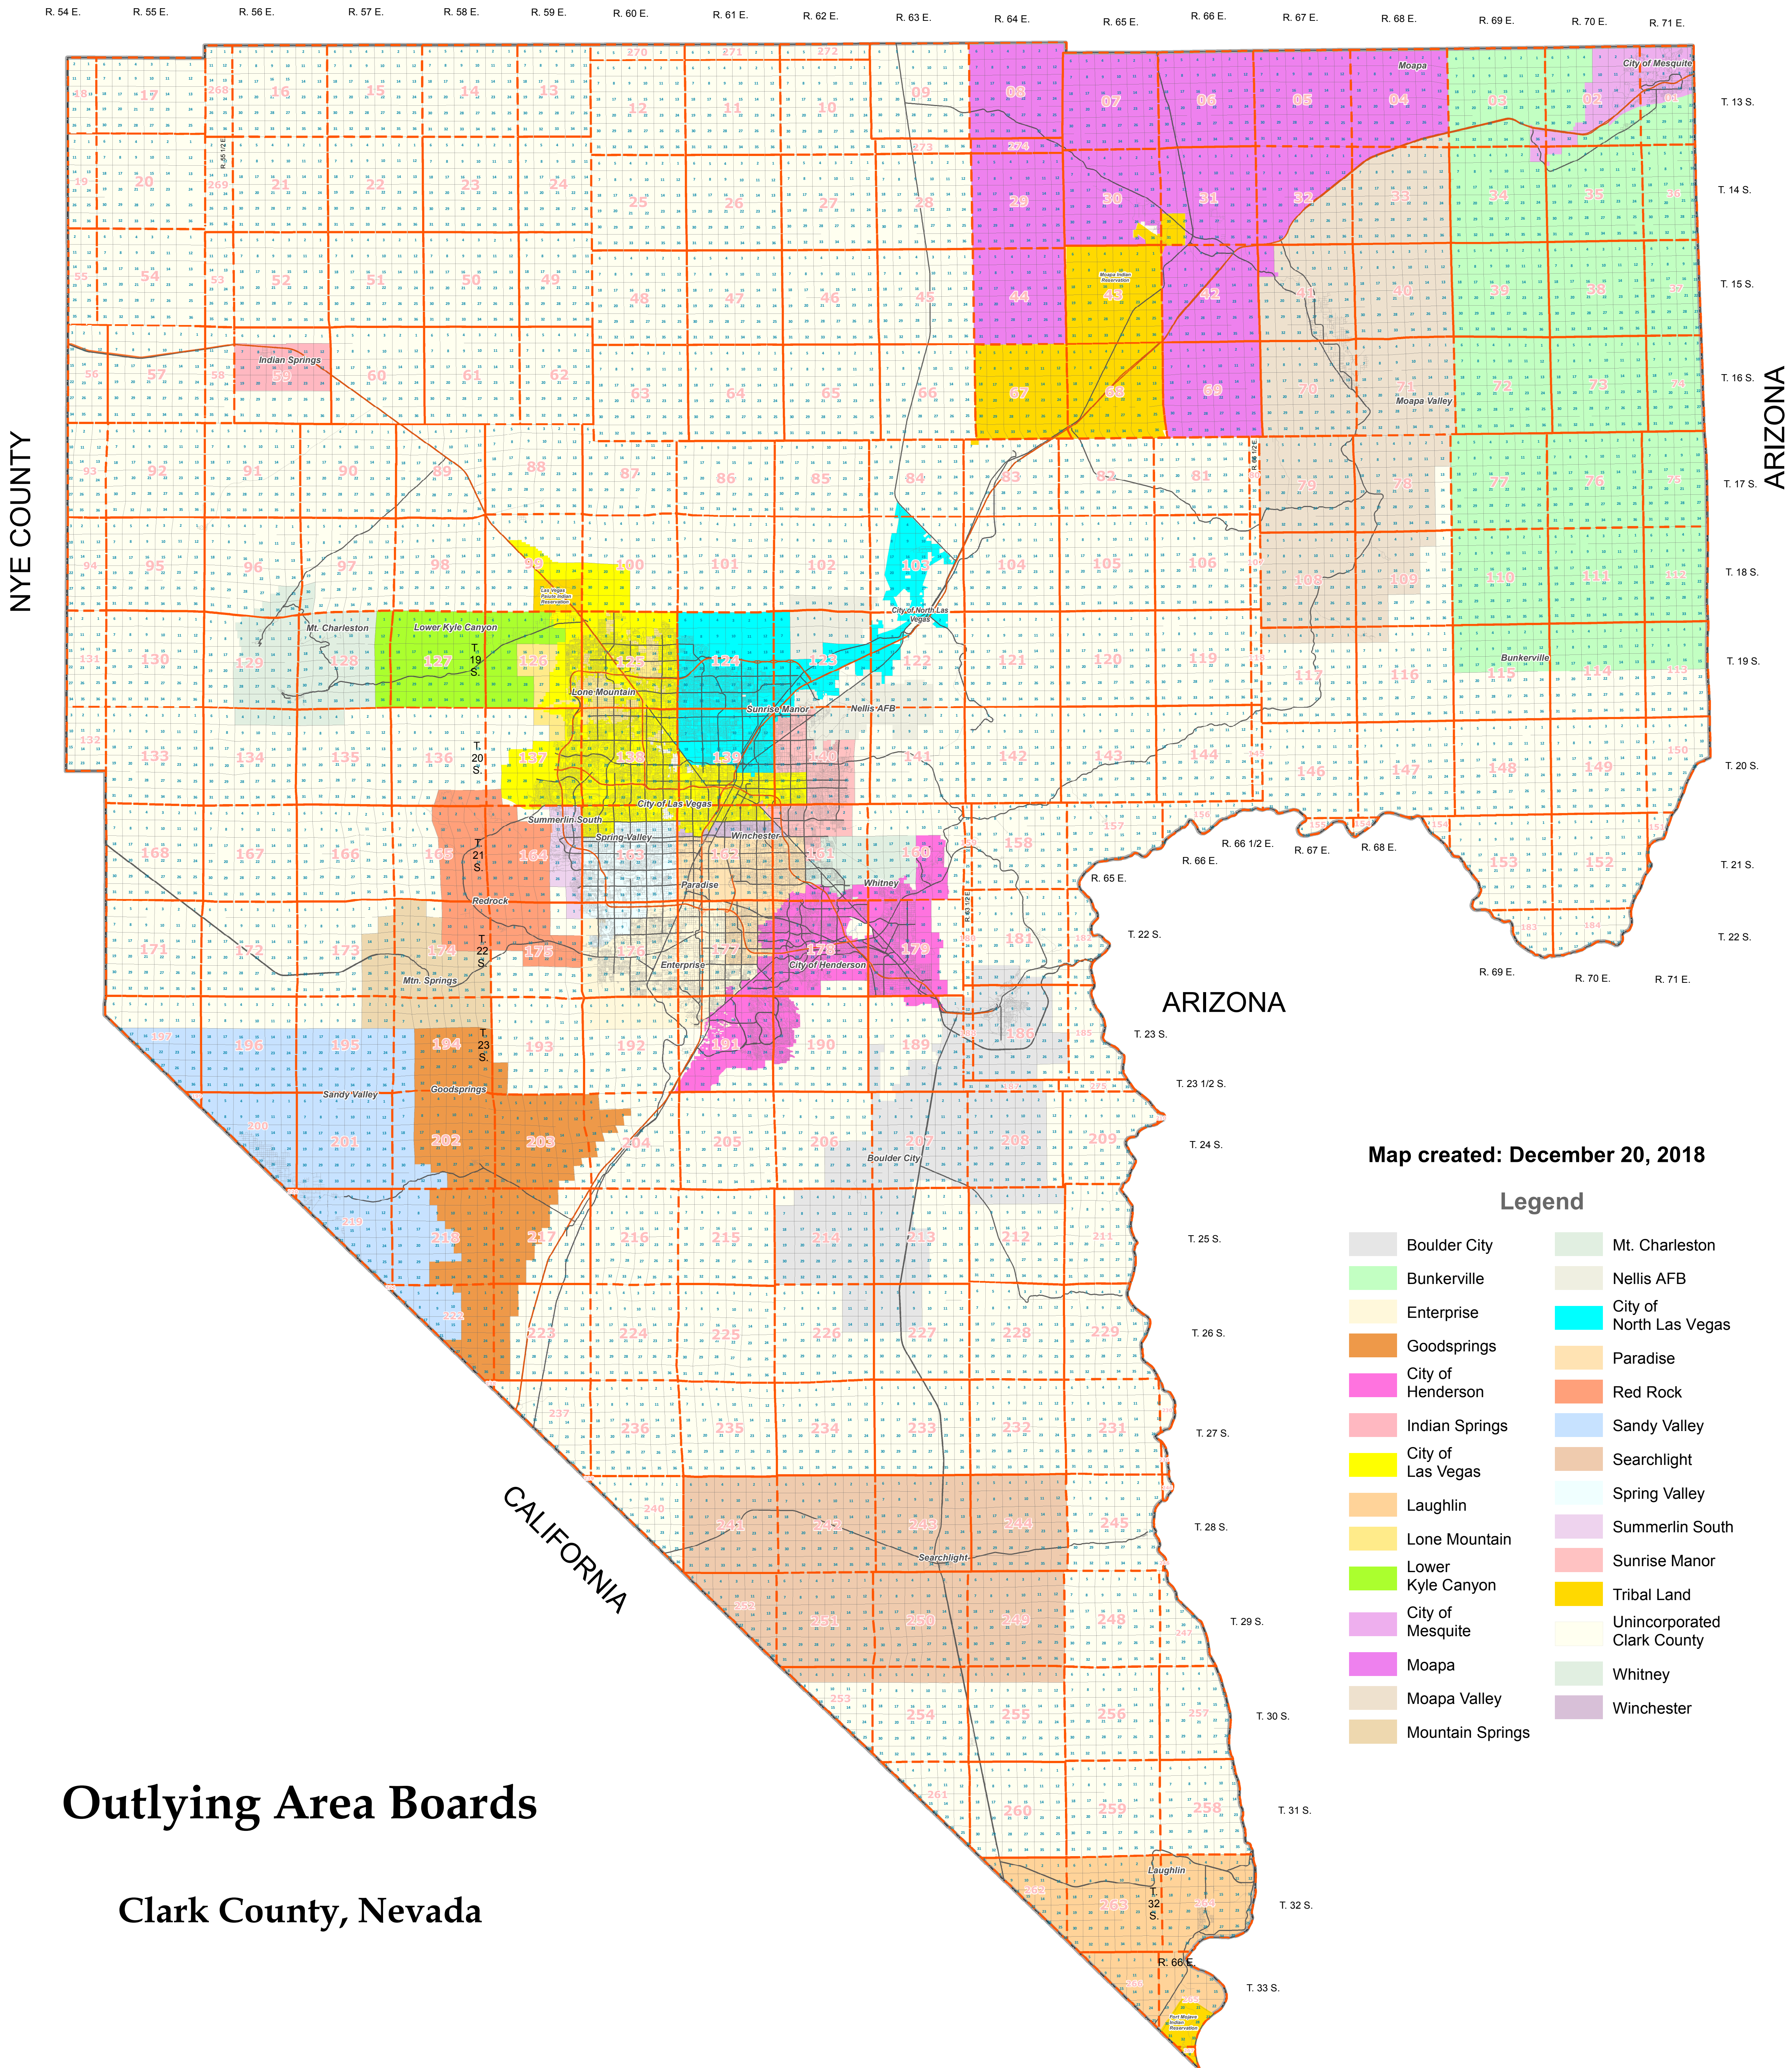

LINCOLN COUNTY

Map created: December 20, 2018

Legend

- | | | | |
|--|-------------------|--|-----------------------------|
| | Boulder City | | Mt. Charleston |
| | Bunkerville | | Nellis AFB |
| | Enterprise | | City of North Las Vegas |
| | Goodsprings | | Paradise |
| | City of Henderson | | Red Rock |
| | Indian Springs | | Sandy Valley |
| | City of Las Vegas | | Searchlight |
| | Laughlin | | Spring Valley |
| | Lone Mountain | | Summerlin South |
| | Lower Kyle Canyon | | Sunrise Manor |
| | City of Mesquite | | Tribal Land |
| | Moapa | | Unincorporated Clark County |
| | Moapa Valley | | Whitney |
| | Mountain Springs | | Winchester |

Outlying Area Boards

Clark County, Nevada

This Information Is For Display Purposes Only
No Liability Is Assumed As To The
Accuracy Of The Data Delineated Hereon.