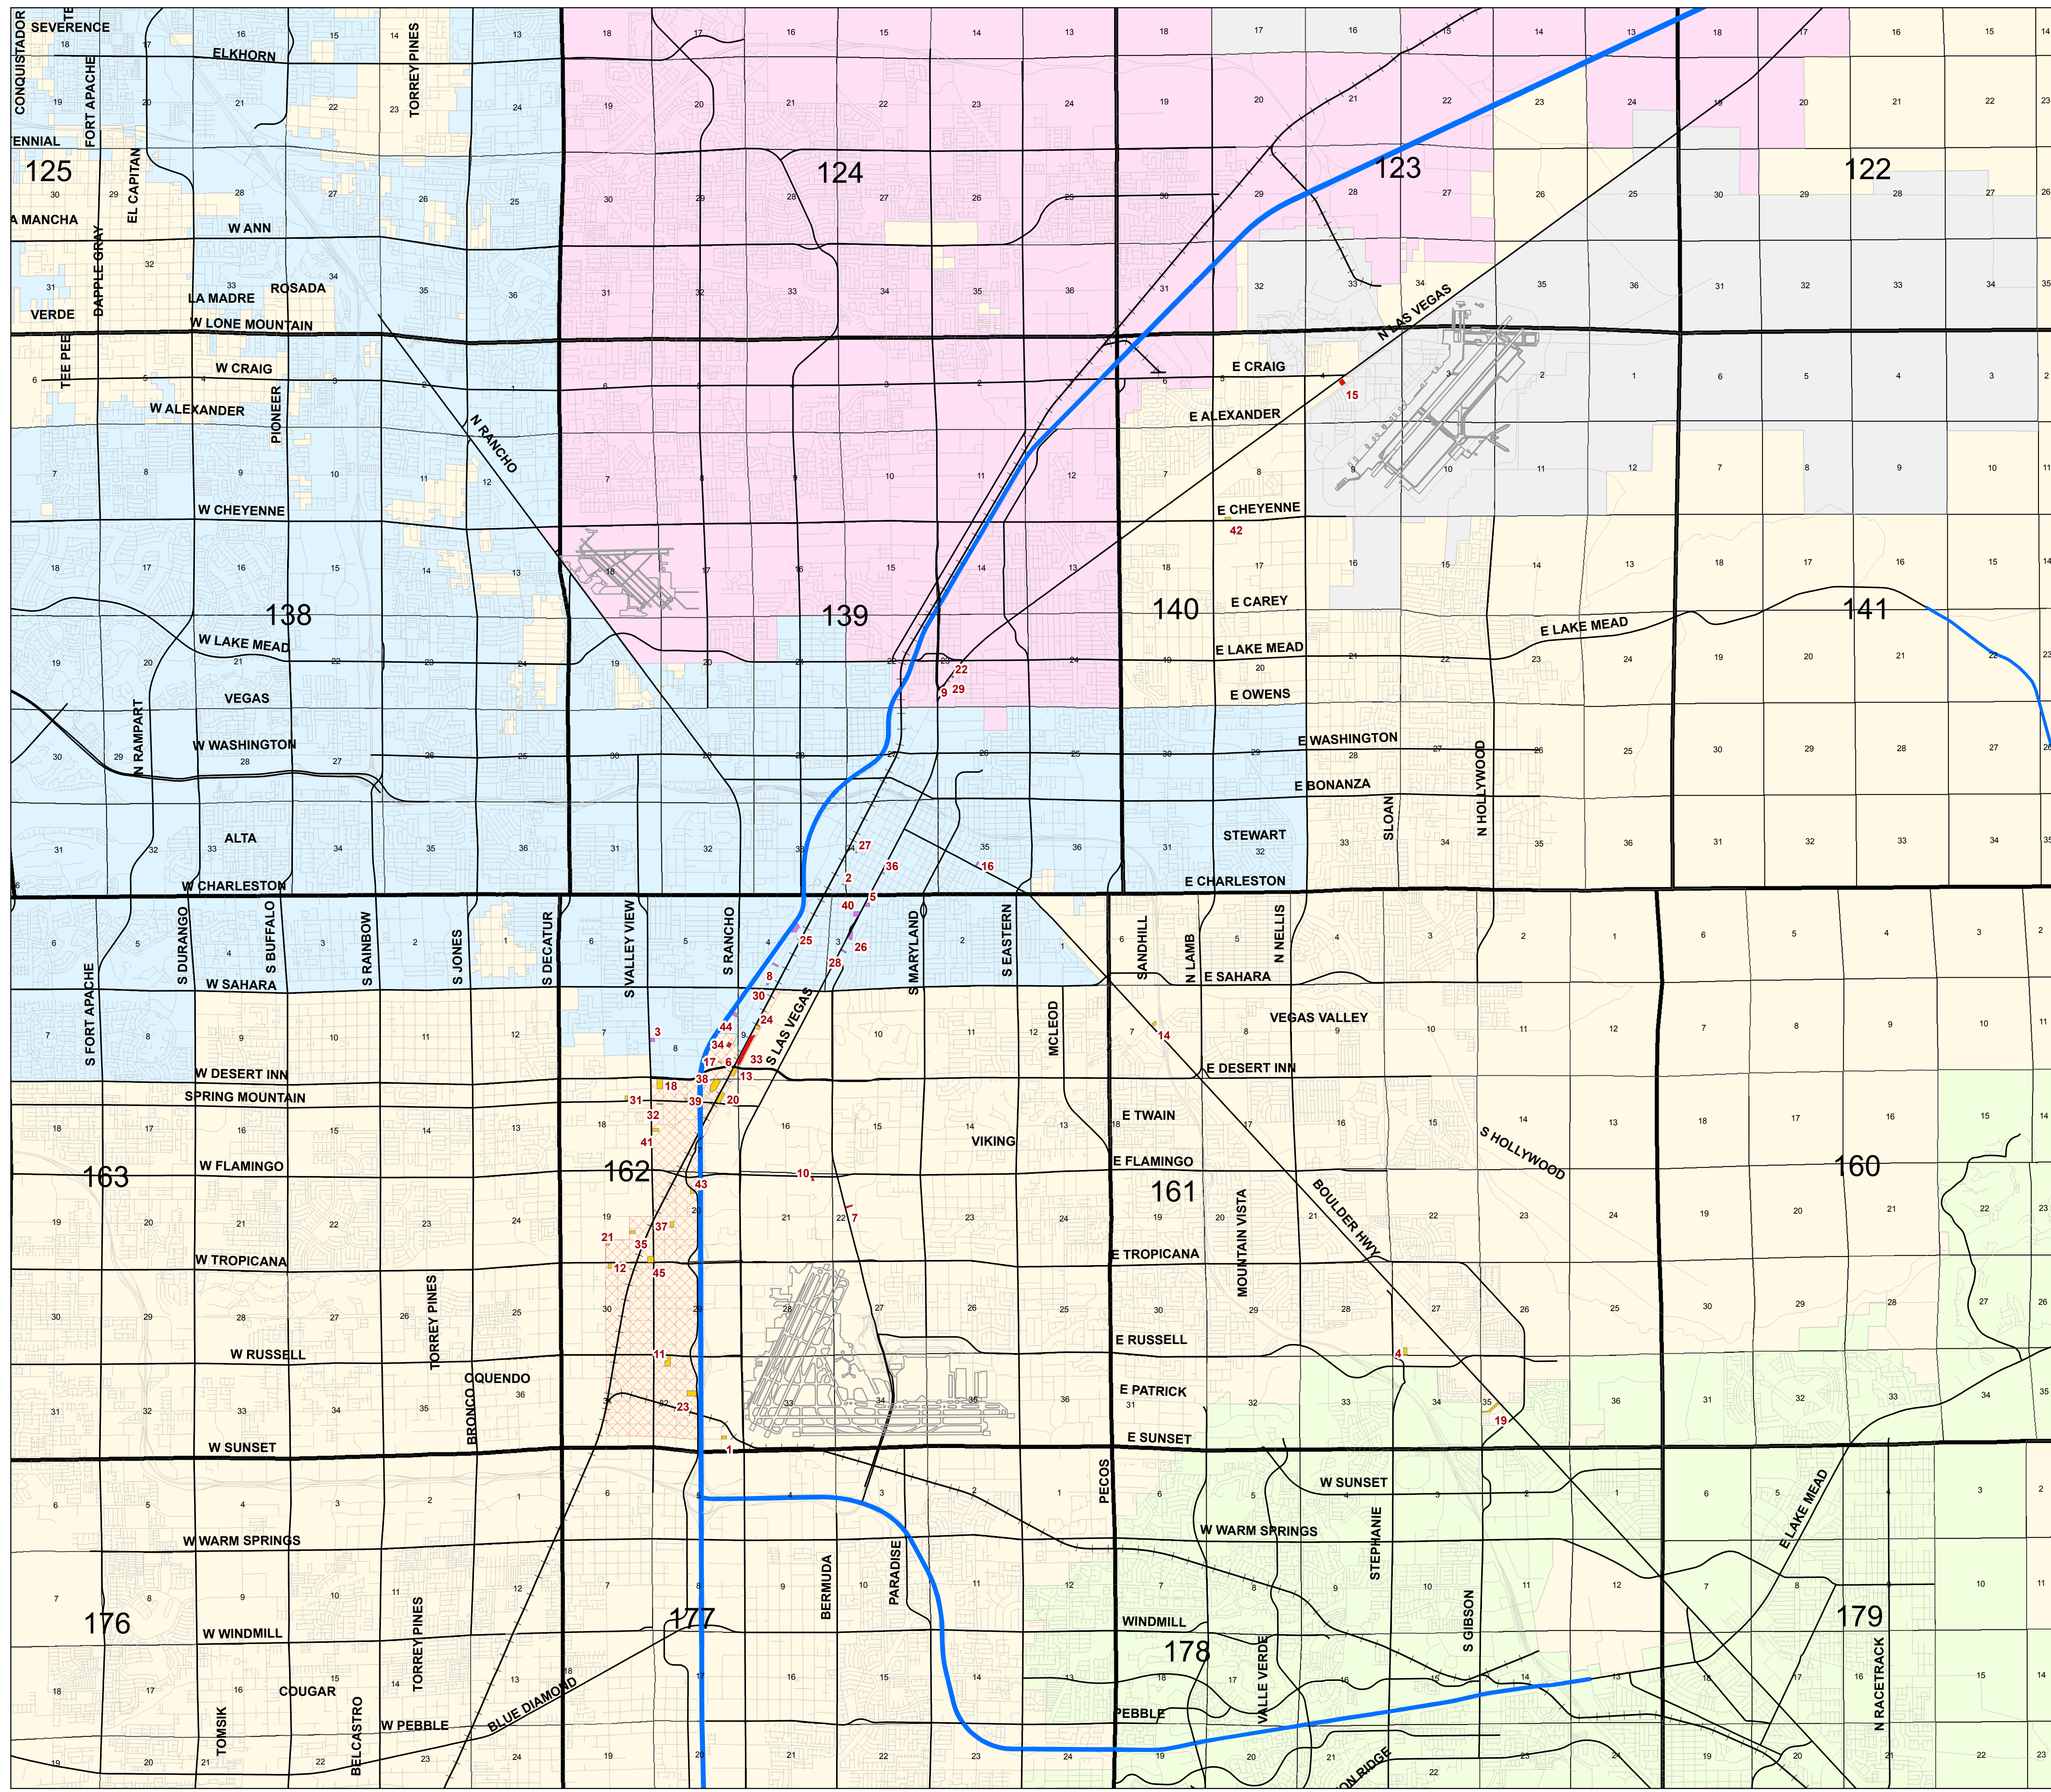

Comprehensive Planning Clark County Adult Use Locations with Overlay

- | | |
|--|---|
| 1 6370 LLC *
6370 WINDY ST | 24 LIONS'S DEN ADULT BOUTIQUE *
2911/2923 INDUSTRIAL RD |
| 2 A ACTION ADULT BOOKS & VIDEO
1016 S 1ST ST | 25 LITTLE DARLINGS
1514 WESTERN AVE |
| 3 ADULT WORLD
3781 MEADE AVE | 26 LLB OG
1531 S LAS VEGAS BLVD |
| 4 BABE'S *
5901 EMERALD AVE | 27 MAIN STREET ADULT BOOKS AND VIDEO
601 S MAIN ST |
| 5 BOULEVARD BOOKS & VIDEO
1141 S LAS VEGAS BLVD | 28 OASIS MOTEL
1731 S LAS VEGAS BLVD |
| 6 CAN CAN ROOM *
3155 INDUSTRIAL | 29 PALOMINO CLUB
1848 N LAS VEGAS BLVD |
| 7 CENTERFOLDS CABARET *
4416 PARADISE ROAD | 30 PEEPLAND
2424 WESTERN AVE |
| 8 CHEETAHS
2112 WESTERN AVE | 31 PLAY IT AGAIN SAM *
4120 SPRING MOUNTAIN RD |
| 9 CHICAS BONITAS
1818 N LAS VEGAS BLVD | 32 PUSSY CATS CLUB *
3525 PROCYON ST |
| 10 CLUB PLATINUM *
311 E FLAMINGO RD | 33 SAPPHIRE *
3025 SAMMY DAVIS JR |
| 11 CRAZY HORSE III GENTLEMEN'S CLUB *
3525 W RUSSELL RD | 34 SCORES *
3013 HIGHLAND DR |
| 12 DEJA VU ADULT EMPORIUM *
4335 W TROPICANA AVE | 35 SHARE *
4636 WYNN RD |
| 13 DEJA VU SHOWGIRLS *
3247 SAMMY DAVIS JR | 36 SHOWGIRLS VIDEO
631 S LAS VEGAS BLVD |
| 14 DENNIS' LIBRARY *
3785 BOULDER HWY | 37 SOPHIA *
3500 W NAPLES DR |
| 15 DESERT BOOKS INC *
4350 N LAS VEGAS BLVD | 38 SPEARMINT RHINO *
3340 HIGHLAND DR |
| 16 DESERT MOON MOTEL
1701 FREMONT ST | 39 SPRING MTN ADULT SUPERSTORE *
3228 SPRING MOUNTAIN RD |
| 17 DIAMOND CABARET *
3177 HIGHLAND DR | 40 TALK OF THE TOWN
1238 S LAS VEGAS BLVD |
| 18 EMBASSY NIGHTCLUB *
3355 PROCYON ST | 41 THE LEGENDS ROOM *
3750 S VALLEY VIEW BLVD |
| 19 FANTASY WORLD *
6760 BOULDER HWY | 42 THE LOVE STORE *
4440 E CHEYENNE AVE |
| 20 INDUSTRIAL ROAD BOOK & VIDEO *
3427 SAMMY DAVIS JR | 43 TOMMY ROCKERS CANTINA *
4275 DEAN MARTIN DR |
| 21 KRUSH *
4740 ARVILLE ST | 44 TREASURES
2801 WESTWOOD DR |
| 22 LACYS LOUNGE
1852 N LAS VEGAS BLVD | 45 TROPICANA BOOK & VIDEO *
3850 W TROPICANA AVE |
| 23 LARRY FLYNT'S HUSTLER CLUB *
6007 DEAN MARTIN | |