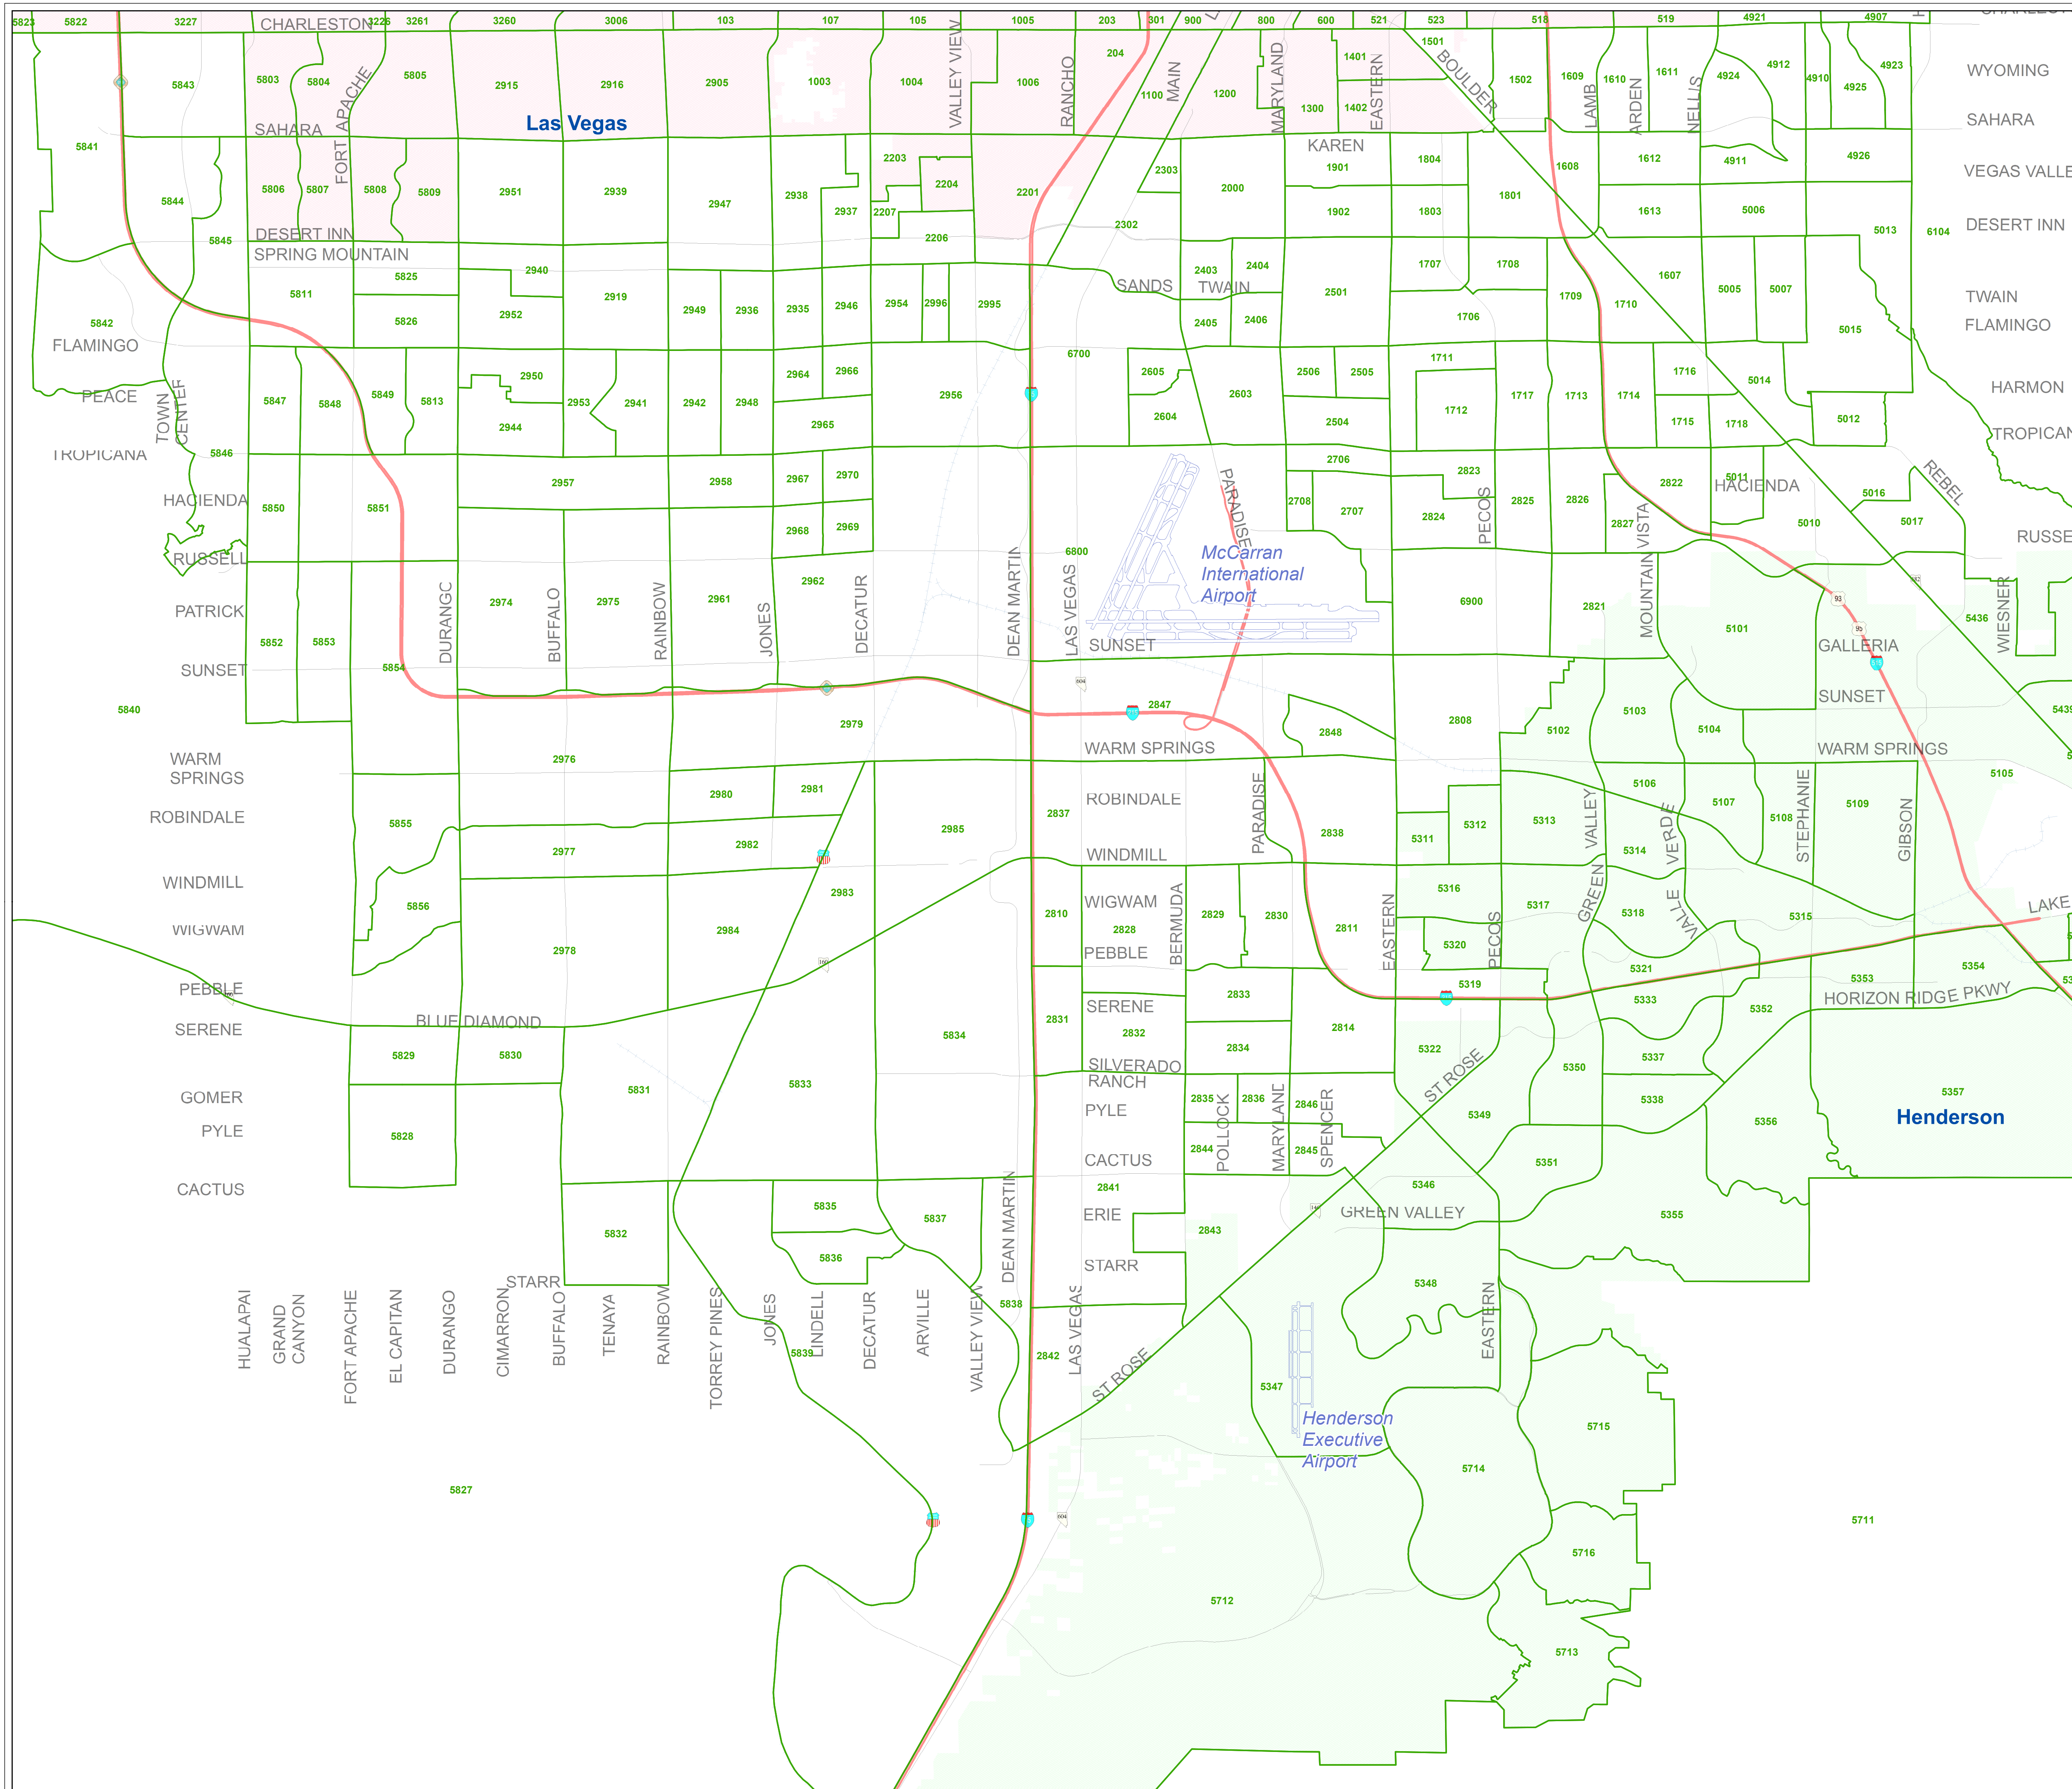

# Comprehensive Planning

## 2010 Census Tract Boundaries

### Las Vegas Valley - South Clark County, Nevada

- Census Tracts
- Boulder City
- Henderson
- Las Vegas
- North Las Vegas
- Freeways
- Major Streets and Highways
- Railroads

**Map created on : January 03, 2019**